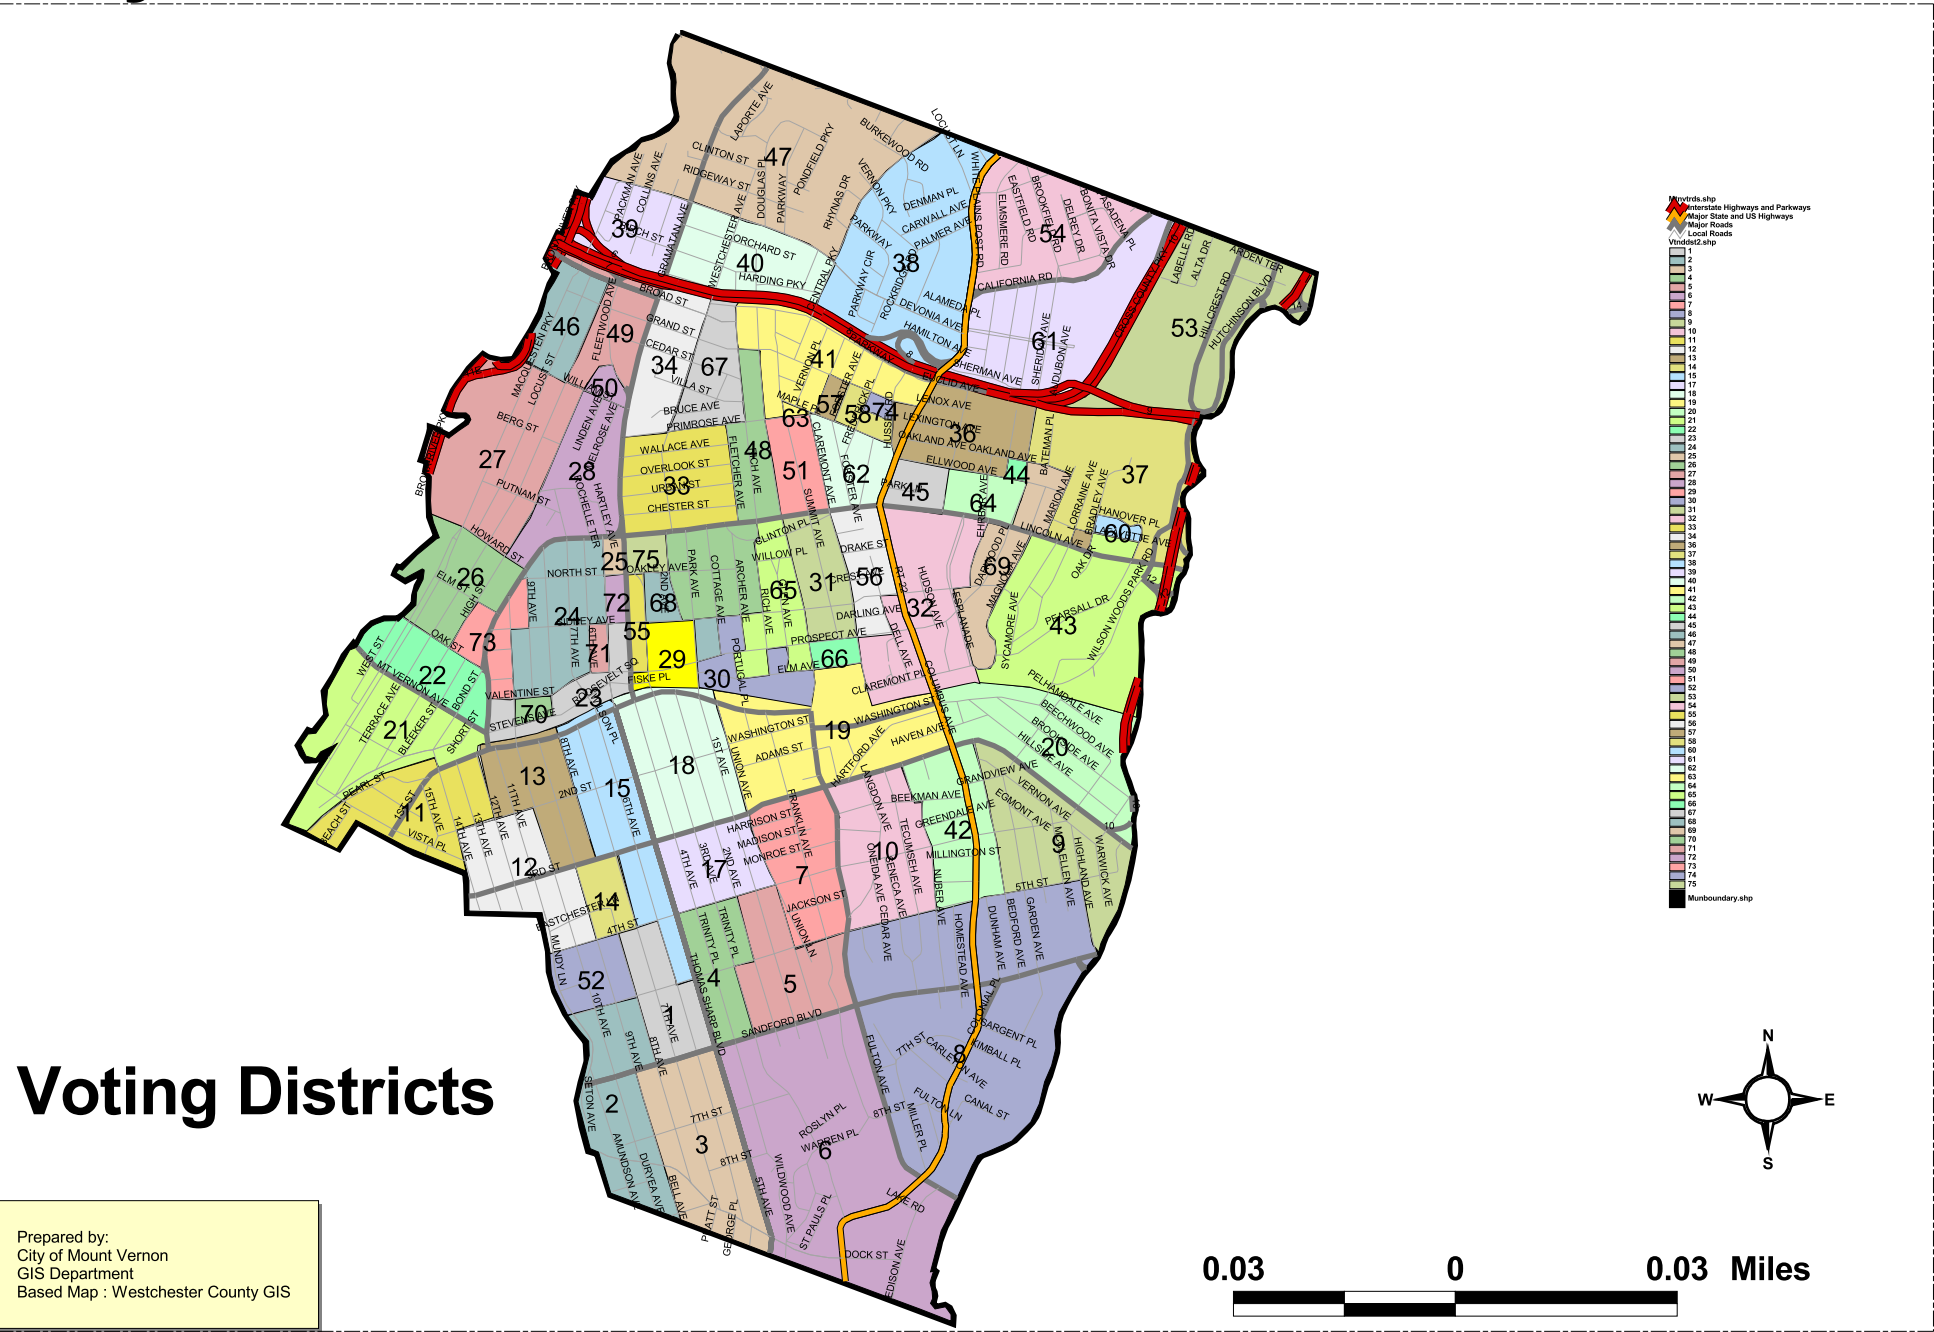

# City of Mount Vernon, New York

<b>DISTRICTS</b>	<b>NAME OF LOCATION</b>	<b>VOTING ADDRESS</b>
1	PUBLIC SCHOOL #4 (CECIL PARKER)	46I South Sixth Avenue
2	MT.ZION CHRISTIAN CHURCH	417 SOUTH 8TH AVE. (SOCIAL ROOM)
3	METHODIST CHAPEL	7TH AVENUE & 7TH STREET
4	PUBLIC SCHOOL#4 (CECIL H. PARKER)	46I South Sixth Avenue
5	FIREHOUSE	435 SOUTH FULTON AVENUE
6	PUBLIC SCHOOL #14 (LONGFELLOW)	625 Fourth Avenue
7	PUBLIC SCHOOL #7 (WILLIAMS)	9 Union Lane
8	MEMORIAL STADIUM	GARDEN AVENUE & EAST SANDFORD BOULEVARD
9	PUBLIC SCHOOL #9 (GRAHAM)	421 East Fifth Street
10	PUBLIC SCHOOL #9 (GRAHAM)	421 East Fifth Street
11	MACEDONIA CENTER	103 WEST 2ND STREET
12	MACEDONIA CENTER	103 WEST 2ND STREET
13	MACEDONIA CENTER	103 WEST 2ND STREET
14	RECREATION ROOM	240 SOUTH 7TH AVENUE
15	PUBLIC SCHOOL #1 (THORNTON)	121 South Sixth Avenue
16	LIBRARY COMMUNITY ROOM	SO. 2ND AVE ENTRANCE
17	DOLES COMMUNITY CENTER	6TH AVENUE & FOURTH STREET (MAIN ENTRANCE)
18	LIBRARY COMMUNITY ROOM	SOUTH 2ND AVE ENTRANCE
19	PUBLIC SCHOOL #7 (WILLIAMS)	9 Union Lane
20	PUBLIC SCHOOL #9 (GRAHAM)	421 East Fifth Street
21	PUBLIC SCHOOL#5 (HAMILTON)	20 Oak Street
22	PUBLIC SCHOOL #5 (HAMILTON)	20 Oak Street
23	CITY HALL - ROOM 109	1 ROOSEVELT SQAURE
24	PUBLIC SCHOOL#10 (COLUMBUS)	250 Gramatan Avenue
25	PUBLIC SCHOOL #10 (COLUMBUS)	250 Gramatan Avenue
26	PUBLIC SCHOOL #5 (HAMILTON)	20 Oak Street
27	PUBLIC SCHOOL #15 (FRANKO)	455 North High Street
28	PUBLIC SCHOOL #15 (FRANKO)	455 North High Street
29	COMMUNITY ROOM	40 E SIDNEY AVENUE (POOL SVC ENTRANCE)
30	CONFERENCE ROOM	40 E SIDNEY AVENUE (POOL SVC ENTRANCE)
31	PUBLIC SCHOOL #2 (LINCOLN)	170 East Lincoln Avenue
32	PUBLIC SCHOOL #17 (HOLMES)	195 North Columbus Avenue
33	PUBLIC SCHOOL #2 (LINCOLN)	170 East Lincoln Avenue
34	DAVIS MIDDLE SCHOOL	350 Gramatan Avenue
35	PUBLIC SCHOOL #16 (PENNINGTON)	20 Fairway
36	PUBLIC SCHOOL #6 (TRAPHAGEN)	72 Lexington Avenue
37	PUBLIC SCHOOL #6 (TRAPHAGEN)	72 Lexington Avenue
38	PUBLIC SCHOOL #16 (PENNINGTON)	20 Fairway
39	PUBLIC SCHOOL #16 (PENNINGTON)	20 Fairway
40	PUBLIC SCHOOL #16 (PENNINGTON)	20 Fairway
41	PUBLIC SCHOOL #16 (PENNINGTON)	20 Fairway
42	PUBLIC SCHOOL #9 (GRAHAM)	421 East Fifth Street
43	FIRST PRESBYTERIAN CHURCH	E. LINCOLN & N. COLUMBUS AVENUE
44	PUBLIC SCHOOL #6 (TRAPHAGEN)	72 Lexington Avenue
45	FIRST PRESBYTERIAN CHURCH	E. LINCOLN & N. COLUMBUS AVENUE
46	PUBLIC SCHOOL #15 (FRANKO)	455 North High Street
47	PUBLIC SCHOOL #16 (PENNINGTON)	20 Fairway
48	PUBLIC SCHOOL #2 (LINCOLN)	170 East Lincoln Avenue
49	DAVIS MIDDLE SCHOOL	350 Gramatan Avenue
50	DAVIS MIDDLE SCHOOL	350 Gramatan Avenue
51	PUBLIC SCHOOL #2 (LINCOLN)	170 East Lincoln Avenue
52	DOLES COMMUNITY CENTER	260 South 6th Avenue
53	MOUNT VERNON HIGH SCHOOL	100 California Road
54	MOUNT VERNON HIGH SCHOOL	100 California Road