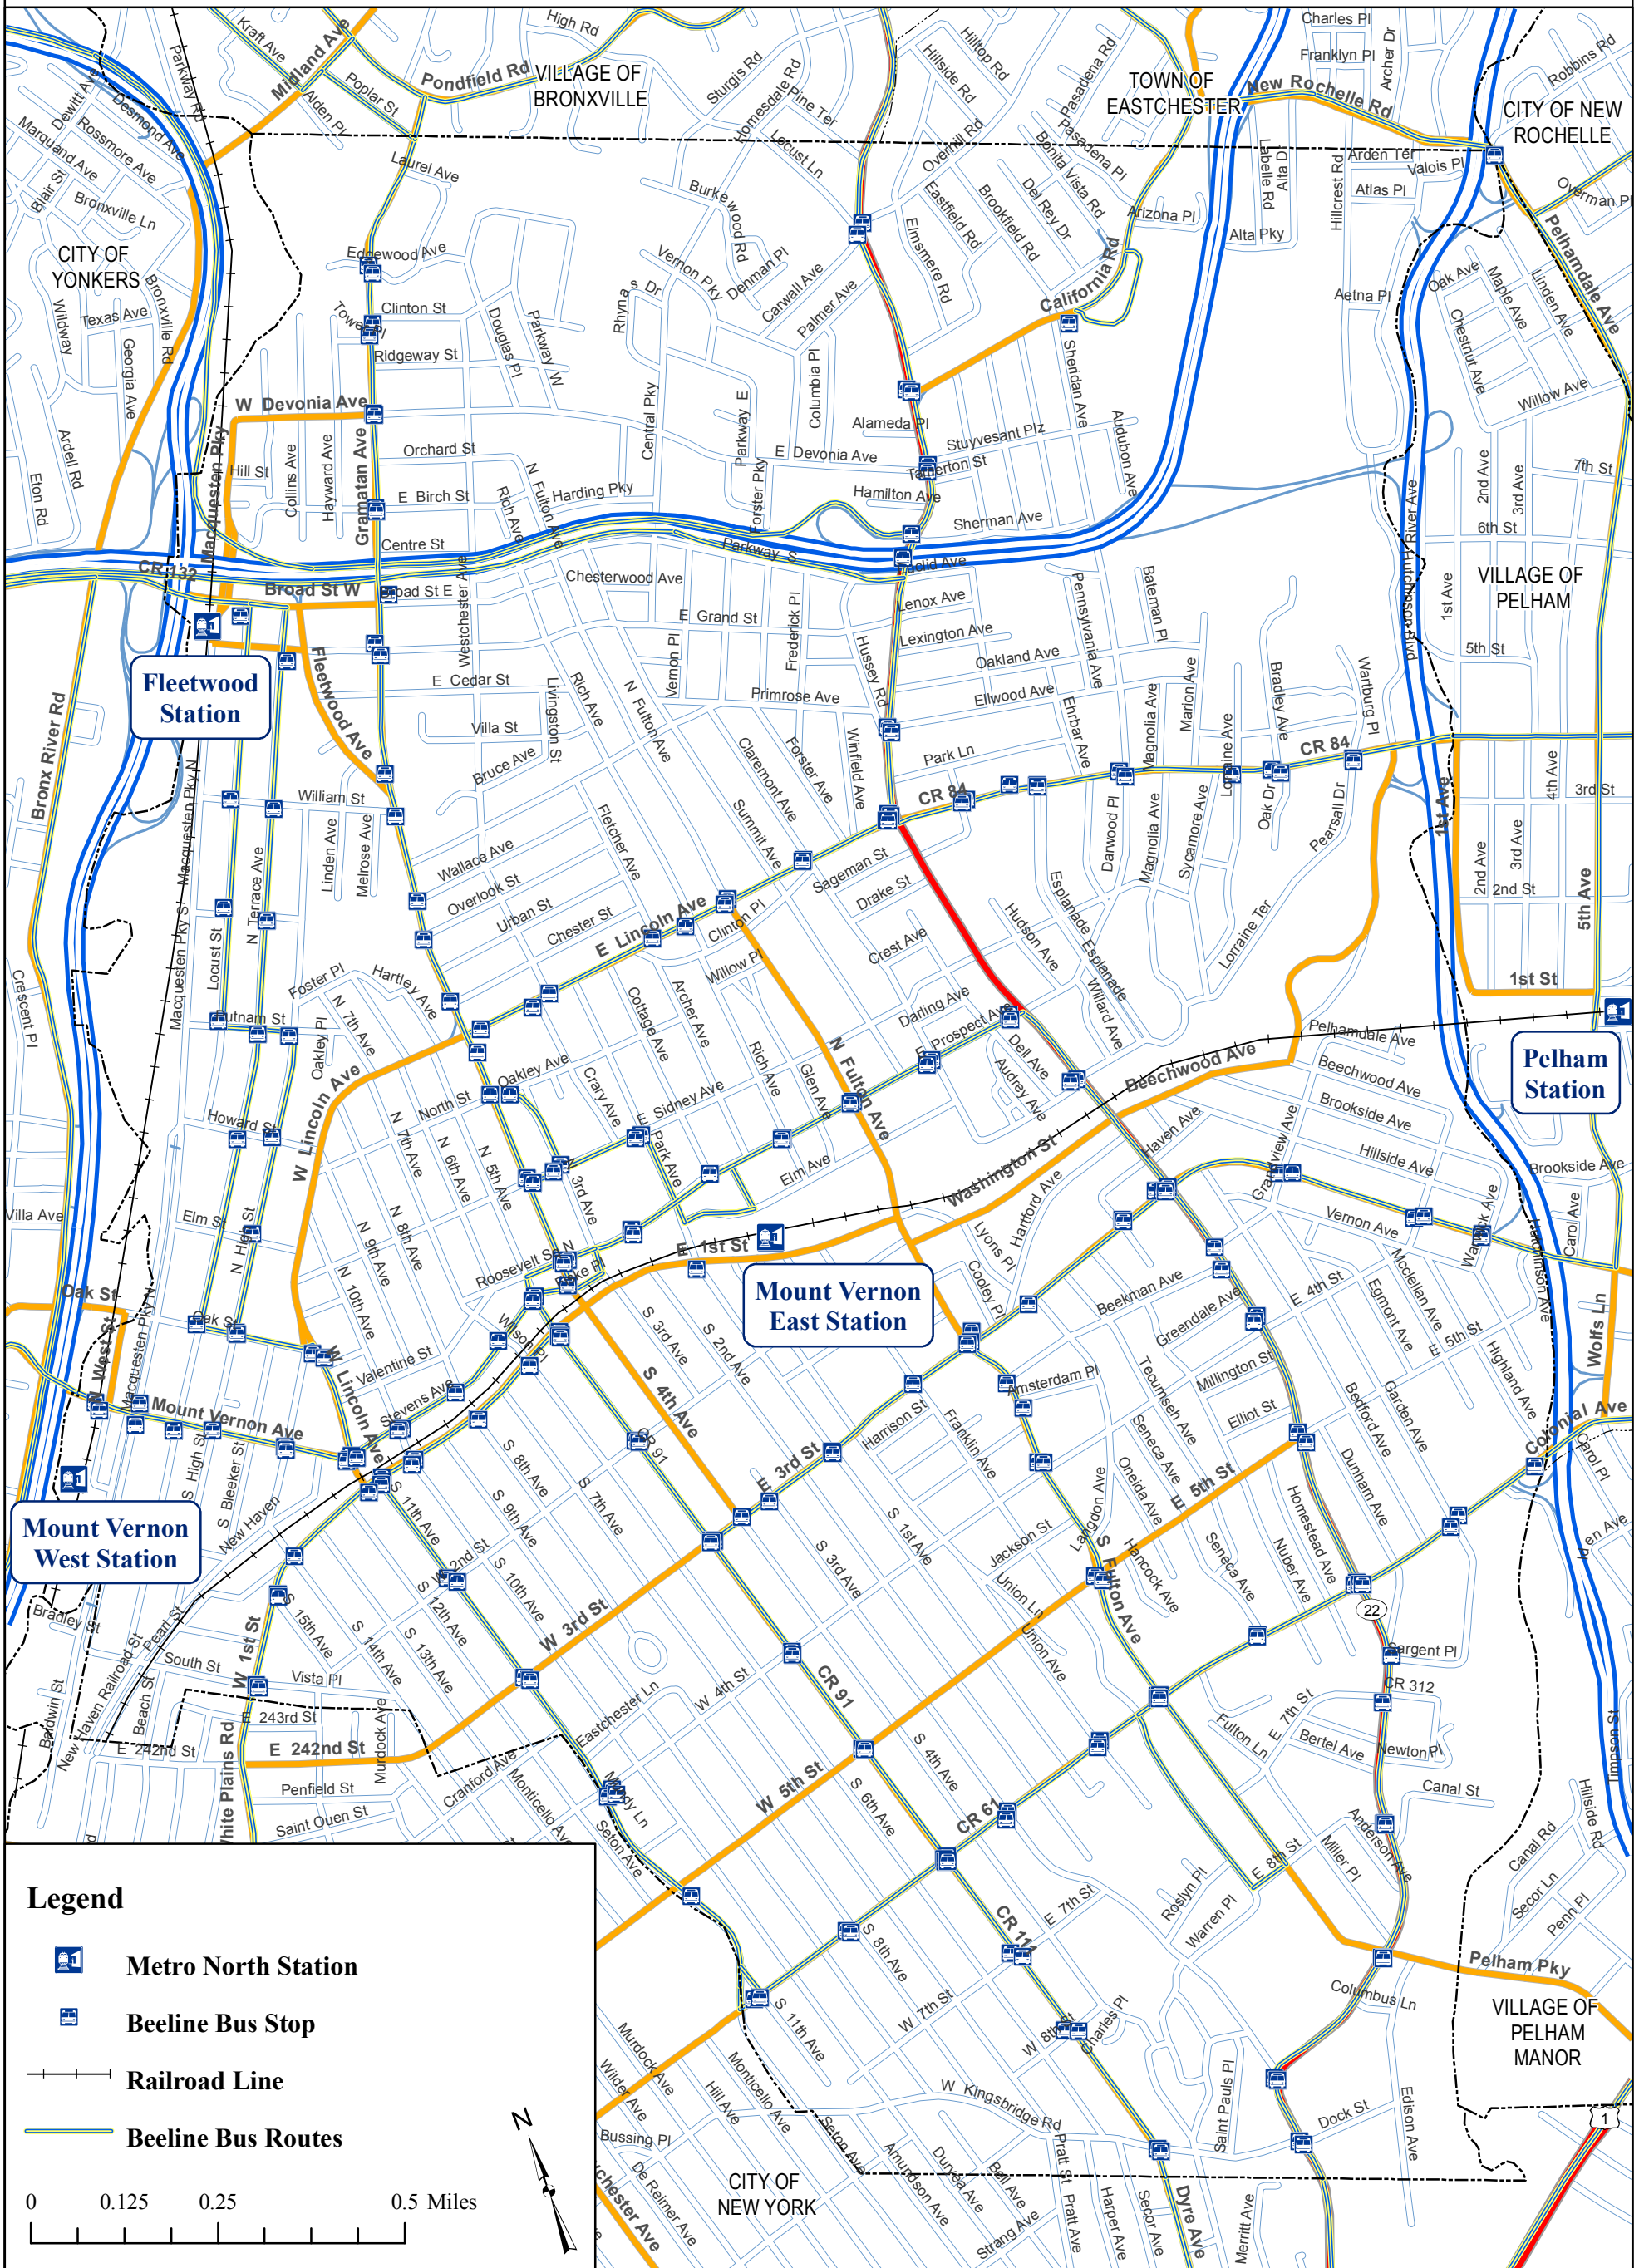

City of Mount Vernon, New York

Legend

-  Metro North Station
-  Beeline Bus Stop
-  Railroad Line
-  Beeline Bus Routes

0 0.125 0.25 0.5 Miles

JEFF WILLIAMS, AICP, COMMISSIONER
DEPARTMENT OF PLANNING AND
COMMUNITY DEVELOPMENT

Public Transportation

Source: ESRI Data and
Maps 9.3, 2008; City of
Mount Vernon. July 2010.