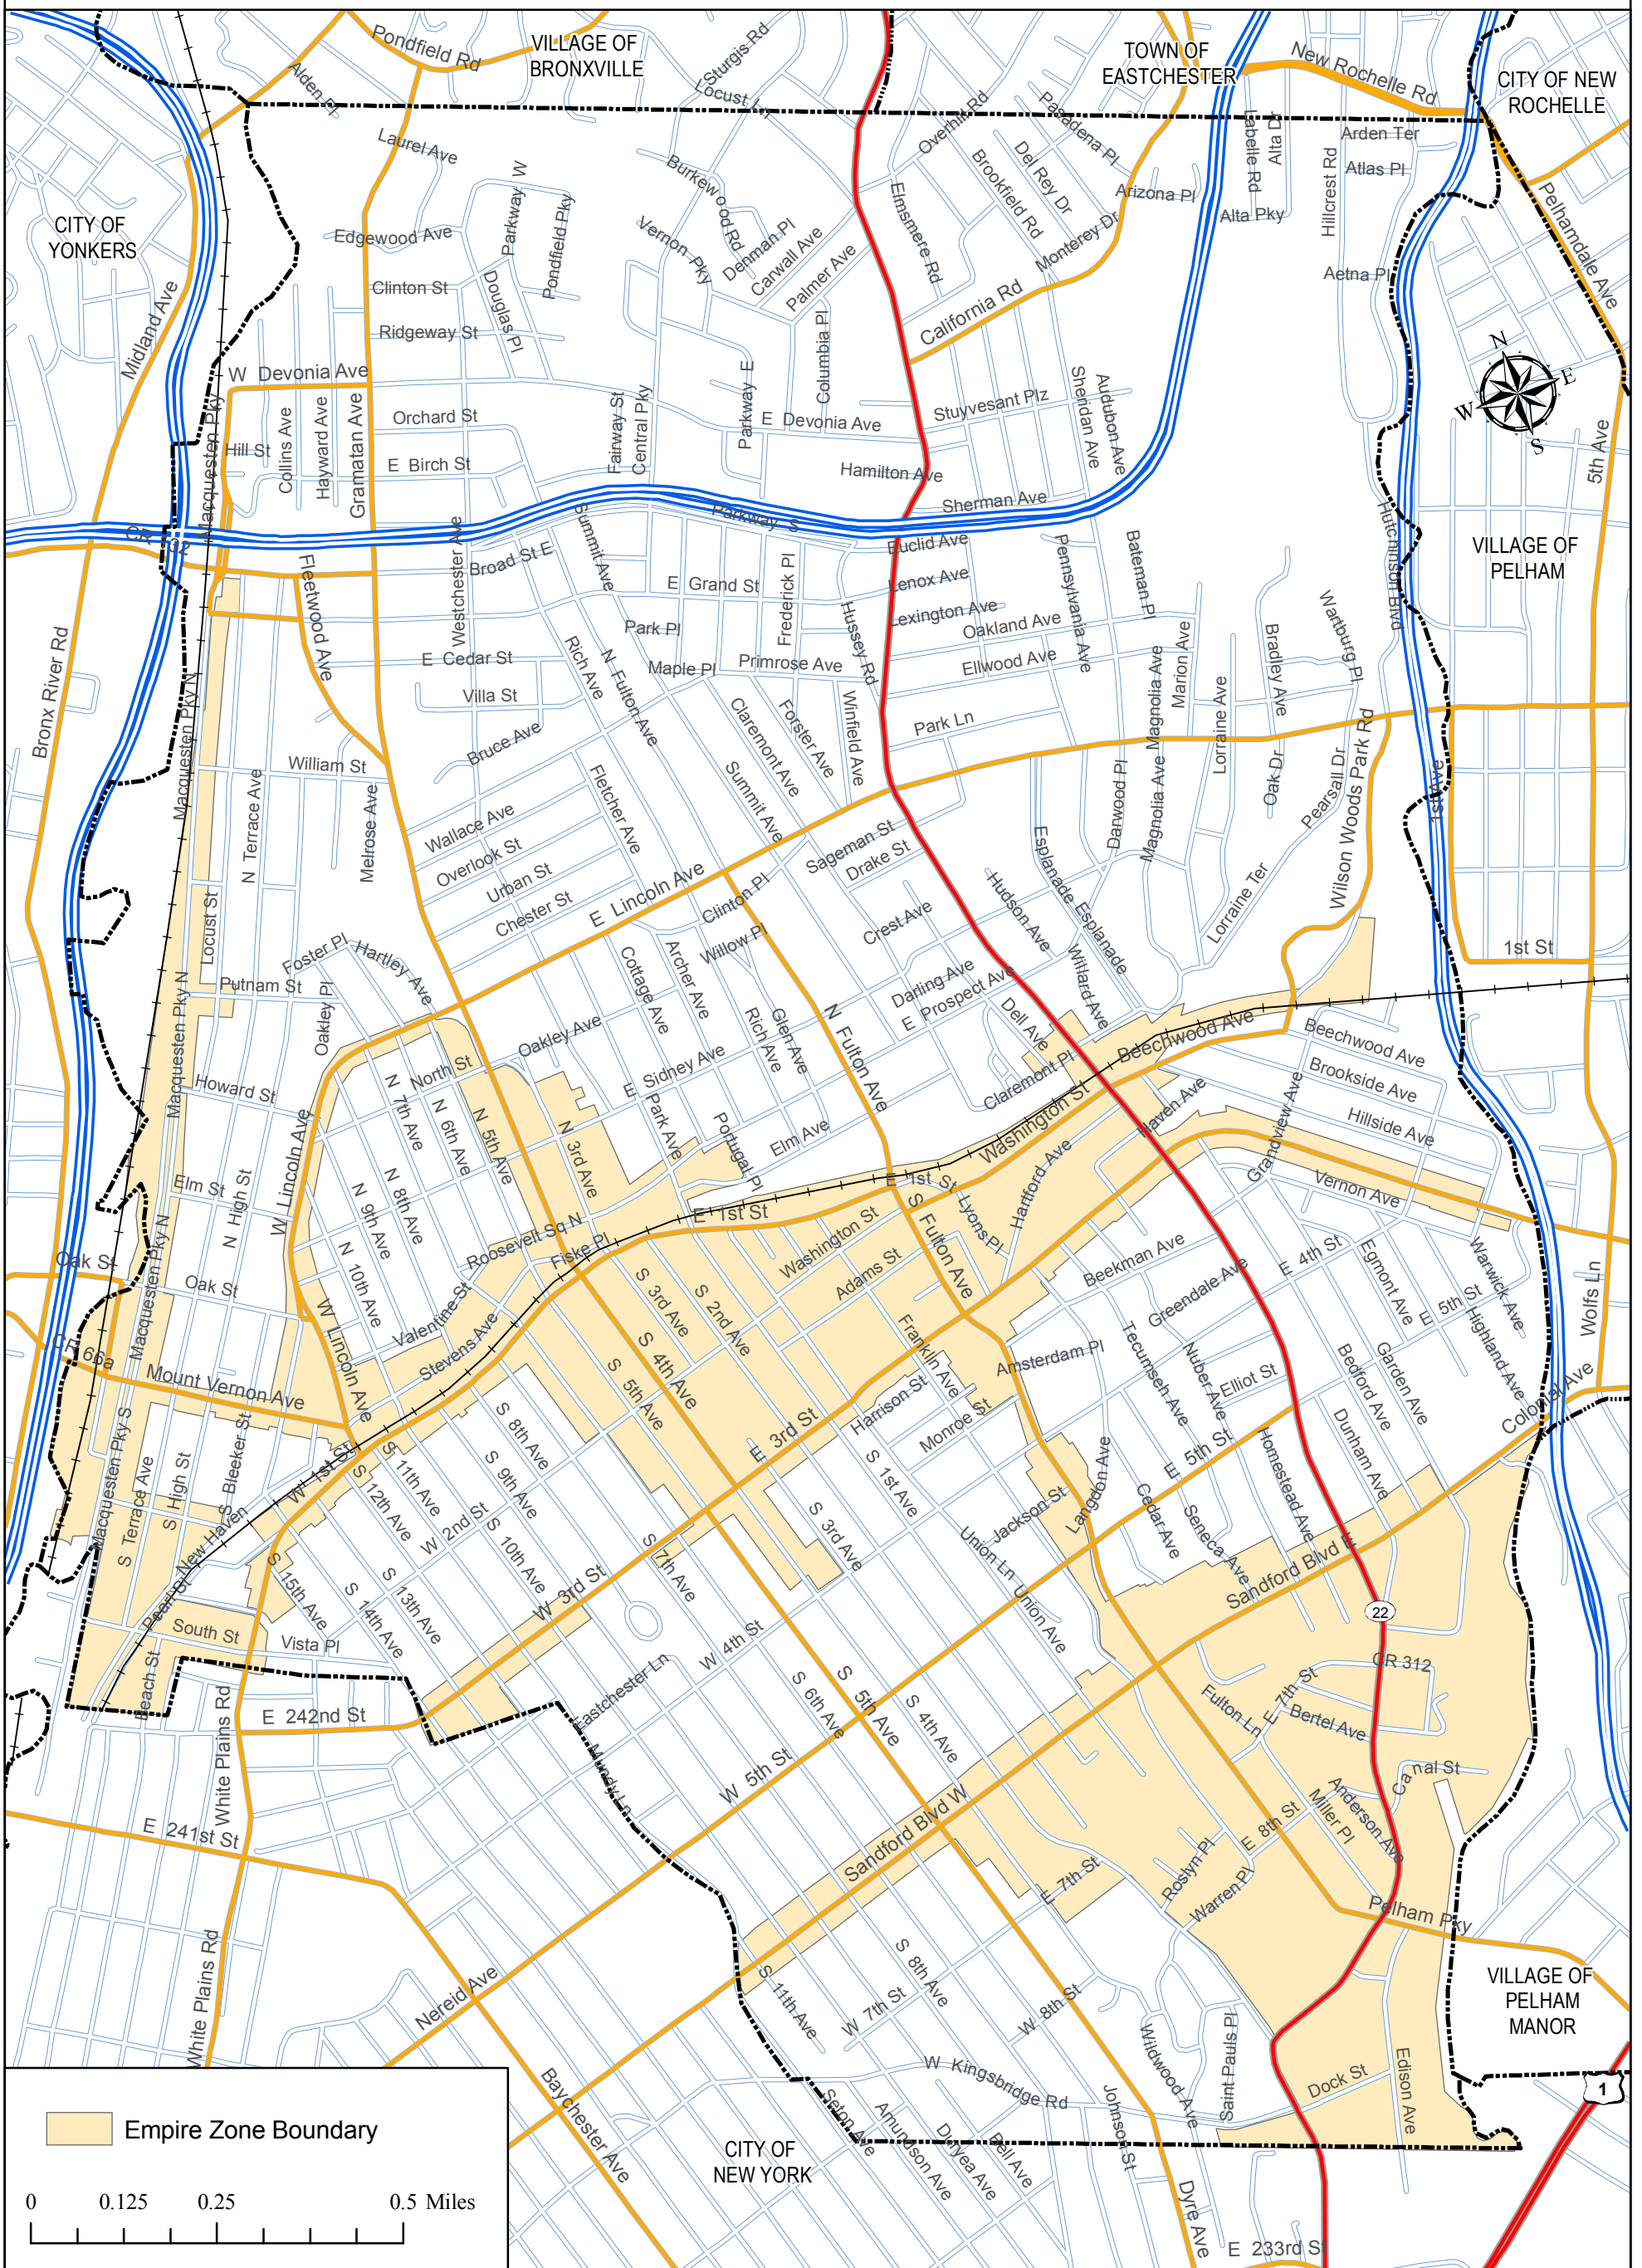

City of Mount Vernon, New York

DEPARTMENT OF PLANNING AND
COMMUNITY DEVELOPMENT

NYS Empire Zone Boundary

Source: ESRI 2008;
Westchester County
Department of Planning
Produced by the City of
Mount Vernon. August 2010.