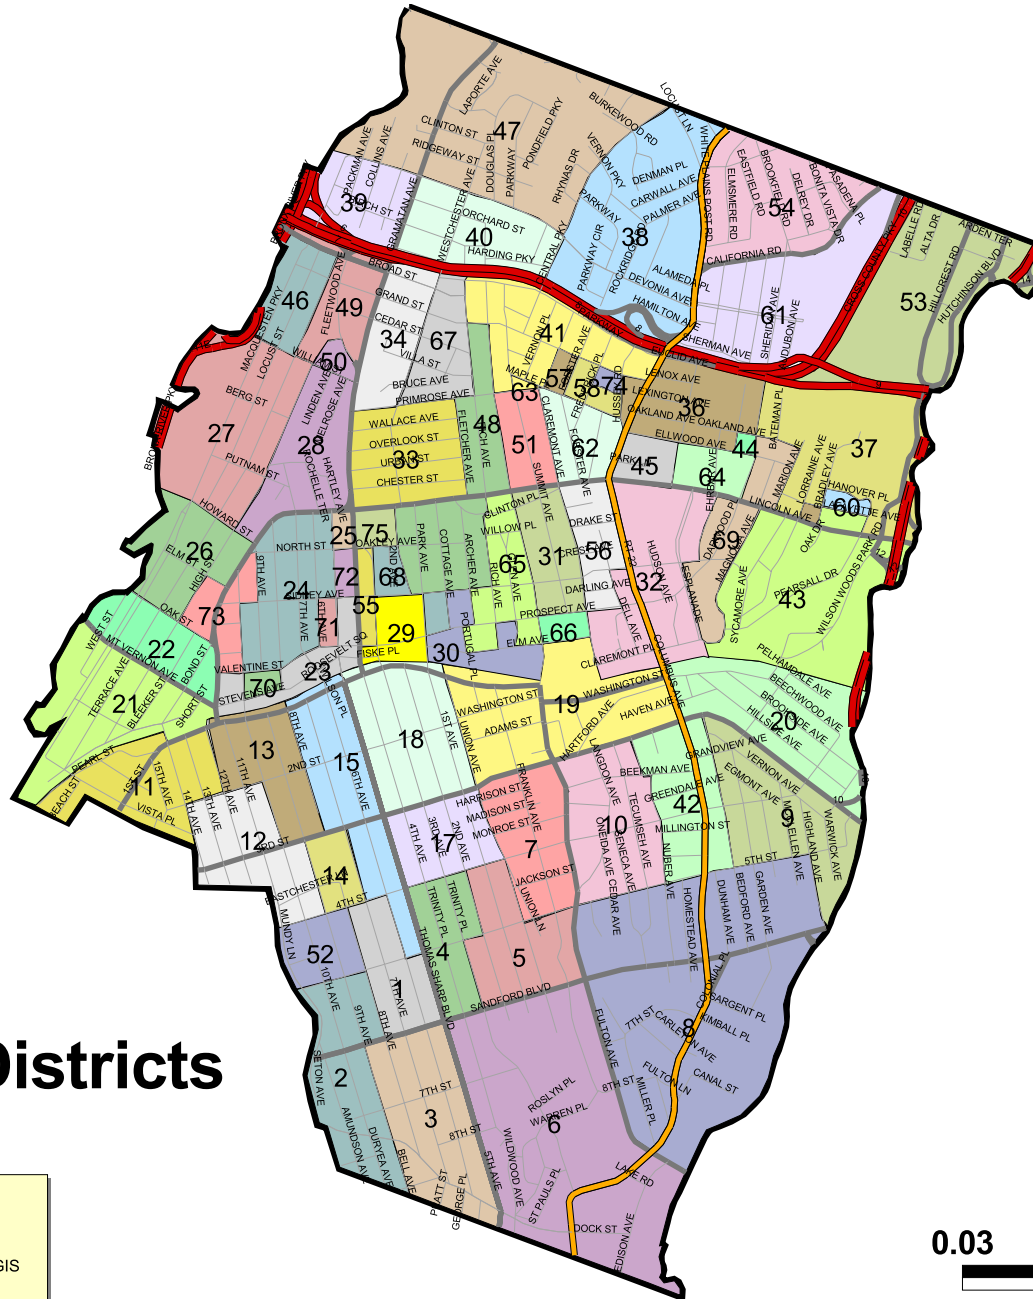

City of Mount Vernon, New York

Voting Districts

Prepared by:
City of Mount Vernon
GIS Department
Based Map : Westchester County GIS

DISTRICTS	NAME OF LOCATION	VOTING ADDRESS
1	PUBLIC SCHOOL #4 (CECIL PARKER)	46I South Sixth Avenue
2	MT.ZION CHRISTIAN CHURCH	417 SOUTH 8TH AVE. (SOCIAL ROOM)
3	METHODIST CHAPEL	7TH AVENUE & 7TH STREET
4	PUBLIC SCHOOL#4 (CECIL H. PARKER)	46I South Sixth Avenue
5	FIREHOUSE	435 SOUTH FULTON AVENUE
6	PUBLIC SCHOOL #14 (LONGFELLOW)	625 Fourth Avenue
7	PUBLIC SCHOOL #7 (WILLIAMS)	9 Union Lane
8	MEMORIAL STADIUM	GARDEN AVENUE & EAST SANDFORD BOULEVARD
9	PUBLIC SCHOOL #9 (GRAHAM)	421 East Fifth Street
10	PUBLIC SCHOOL #9 (GRAHAM)	421 East Fifth Street
11	MACEDONIA CENTER	103 WEST 2ND STREET
12	MACEDONIA CENTER	103 WEST 2ND STREET
13	MACEDONIA CENTER	103 WEST 2ND STREET
14	RECREATION ROOM	240 SOUTH 7TH AVENUE
15	PUBLIC SCHOOL #1 (THORNTON)	121 South Sixth Avenue
16	LIBRARY COMMUNITY ROOM	SO. 2ND AVE ENTRANCE
17	DOLES COMMUNITY CENTER	6TH AVENUE & FOURTH STREET (MAIN ENTRANCE)
18	LIBRARY COMMUNITY ROOM	SOUTH 2ND AVE ENTRANCE
19	PUBLIC SCHOOL #7 (WILLIAMS)	9 Union Lane
20	PUBLIC SCHOOL #9 (GRAHAM)	421 East Fifth Street
21	PUBLIC SCHOOL#5 (HAMILTON)	20 Oak Street
22	PUBLIC SCHOOL #5 (HAMILTON)	20 Oak Street
23	CITY HALL - ROOM 109	1 ROOSEVELT SQAURE
24	PUBLIC SCHOOL#10 (COLUMBUS)	250 Gramatan Avenue
25	PUBLIC SCHOOL #10 (COLUMBUS)	250 Gramatan Avenue
26	PUBLIC SCHOOL #5 (HAMILTON)	20 Oak Street
27	PUBLIC SCHOOL #15 (FRANKO)	455 North High Street
28	PUBLIC SCHOOL #15 (FRANKO)	455 North High Street
29	COMMUNITY ROOM	40 E SIDNEY AVENUE (POOL SVC ENTRANCE)
30	CONFERENCE ROOM	40 E SIDNEY AVENUE (POOL SVC ENTRANCE)
31	PUBLIC SCHOOL #2 (LINCOLN)	170 East Lincoln Avenue
32	PUBLIC SCHOOL #17 (HOLMES)	195 North Columbus Avenue
33	PUBLIC SCHOOL #2 (LINCOLN)	170 East Lincoln Avenue
34	DAVIS MIDDLE SCHOOL	350 Gramatan Avenue
35	PUBLIC SCHOOL #16 (PENNINGTON)	20 Fairway
36	PUBLIC SCHOOL #6 (TRAPHAGEN)	72 Lexington Avenue
37	PUBLIC SCHOOL #6 (TRAPHAGEN)	72 Lexington Avenue
38	PUBLIC SCHOOL #16 (PENNINGTON)	20 Fairway
39	PUBLIC SCHOOL #16 (PENNINGTON)	20 Fairway
40	PUBLIC SCHOOL #16 (PENNINGTON)	20 Fairway
41	PUBLIC SCHOOL #16 (PENNINGTON)	20 Fairway
42	PUBLIC SCHOOL #9 (GRAHAM)	421 East Fifth Street
43	FIRST PRESBYTERIAN CHURCH	E. LINCOLN & N. COLUMBUS AVENUE
44	PUBLIC SCHOOL #6 (TRAPHAGEN)	72 Lexington Avenue
45	FIRST PRESBYTERIAN CHURCH	E. LINCOLN & N. COLUMBUS AVENUE
46	PUBLIC SCHOOL #15 (FRANKO)	455 North High Street
47	PUBLIC SCHOOL #16 (PENNINGTON)	20 Fairway
48	PUBLIC SCHOOL #2 (LINCOLN)	170 East Lincoln Avenue
49	DAVIS MIDDLE SCHOOL	350 Gramatan Avenue
50	DAVIS MIDDLE SCHOOL	350 Gramatan Avenue
51	PUBLIC SCHOOL #2 (LINCOLN)	170 East Lincoln Avenue
52	DOLES COMMUNITY CENTER	260 South 6th Avenue
53	MOUNT VERNON HIGH SCHOOL	100 California Road
54	MOUNT VERNON HIGH SCHOOL	100 California Road