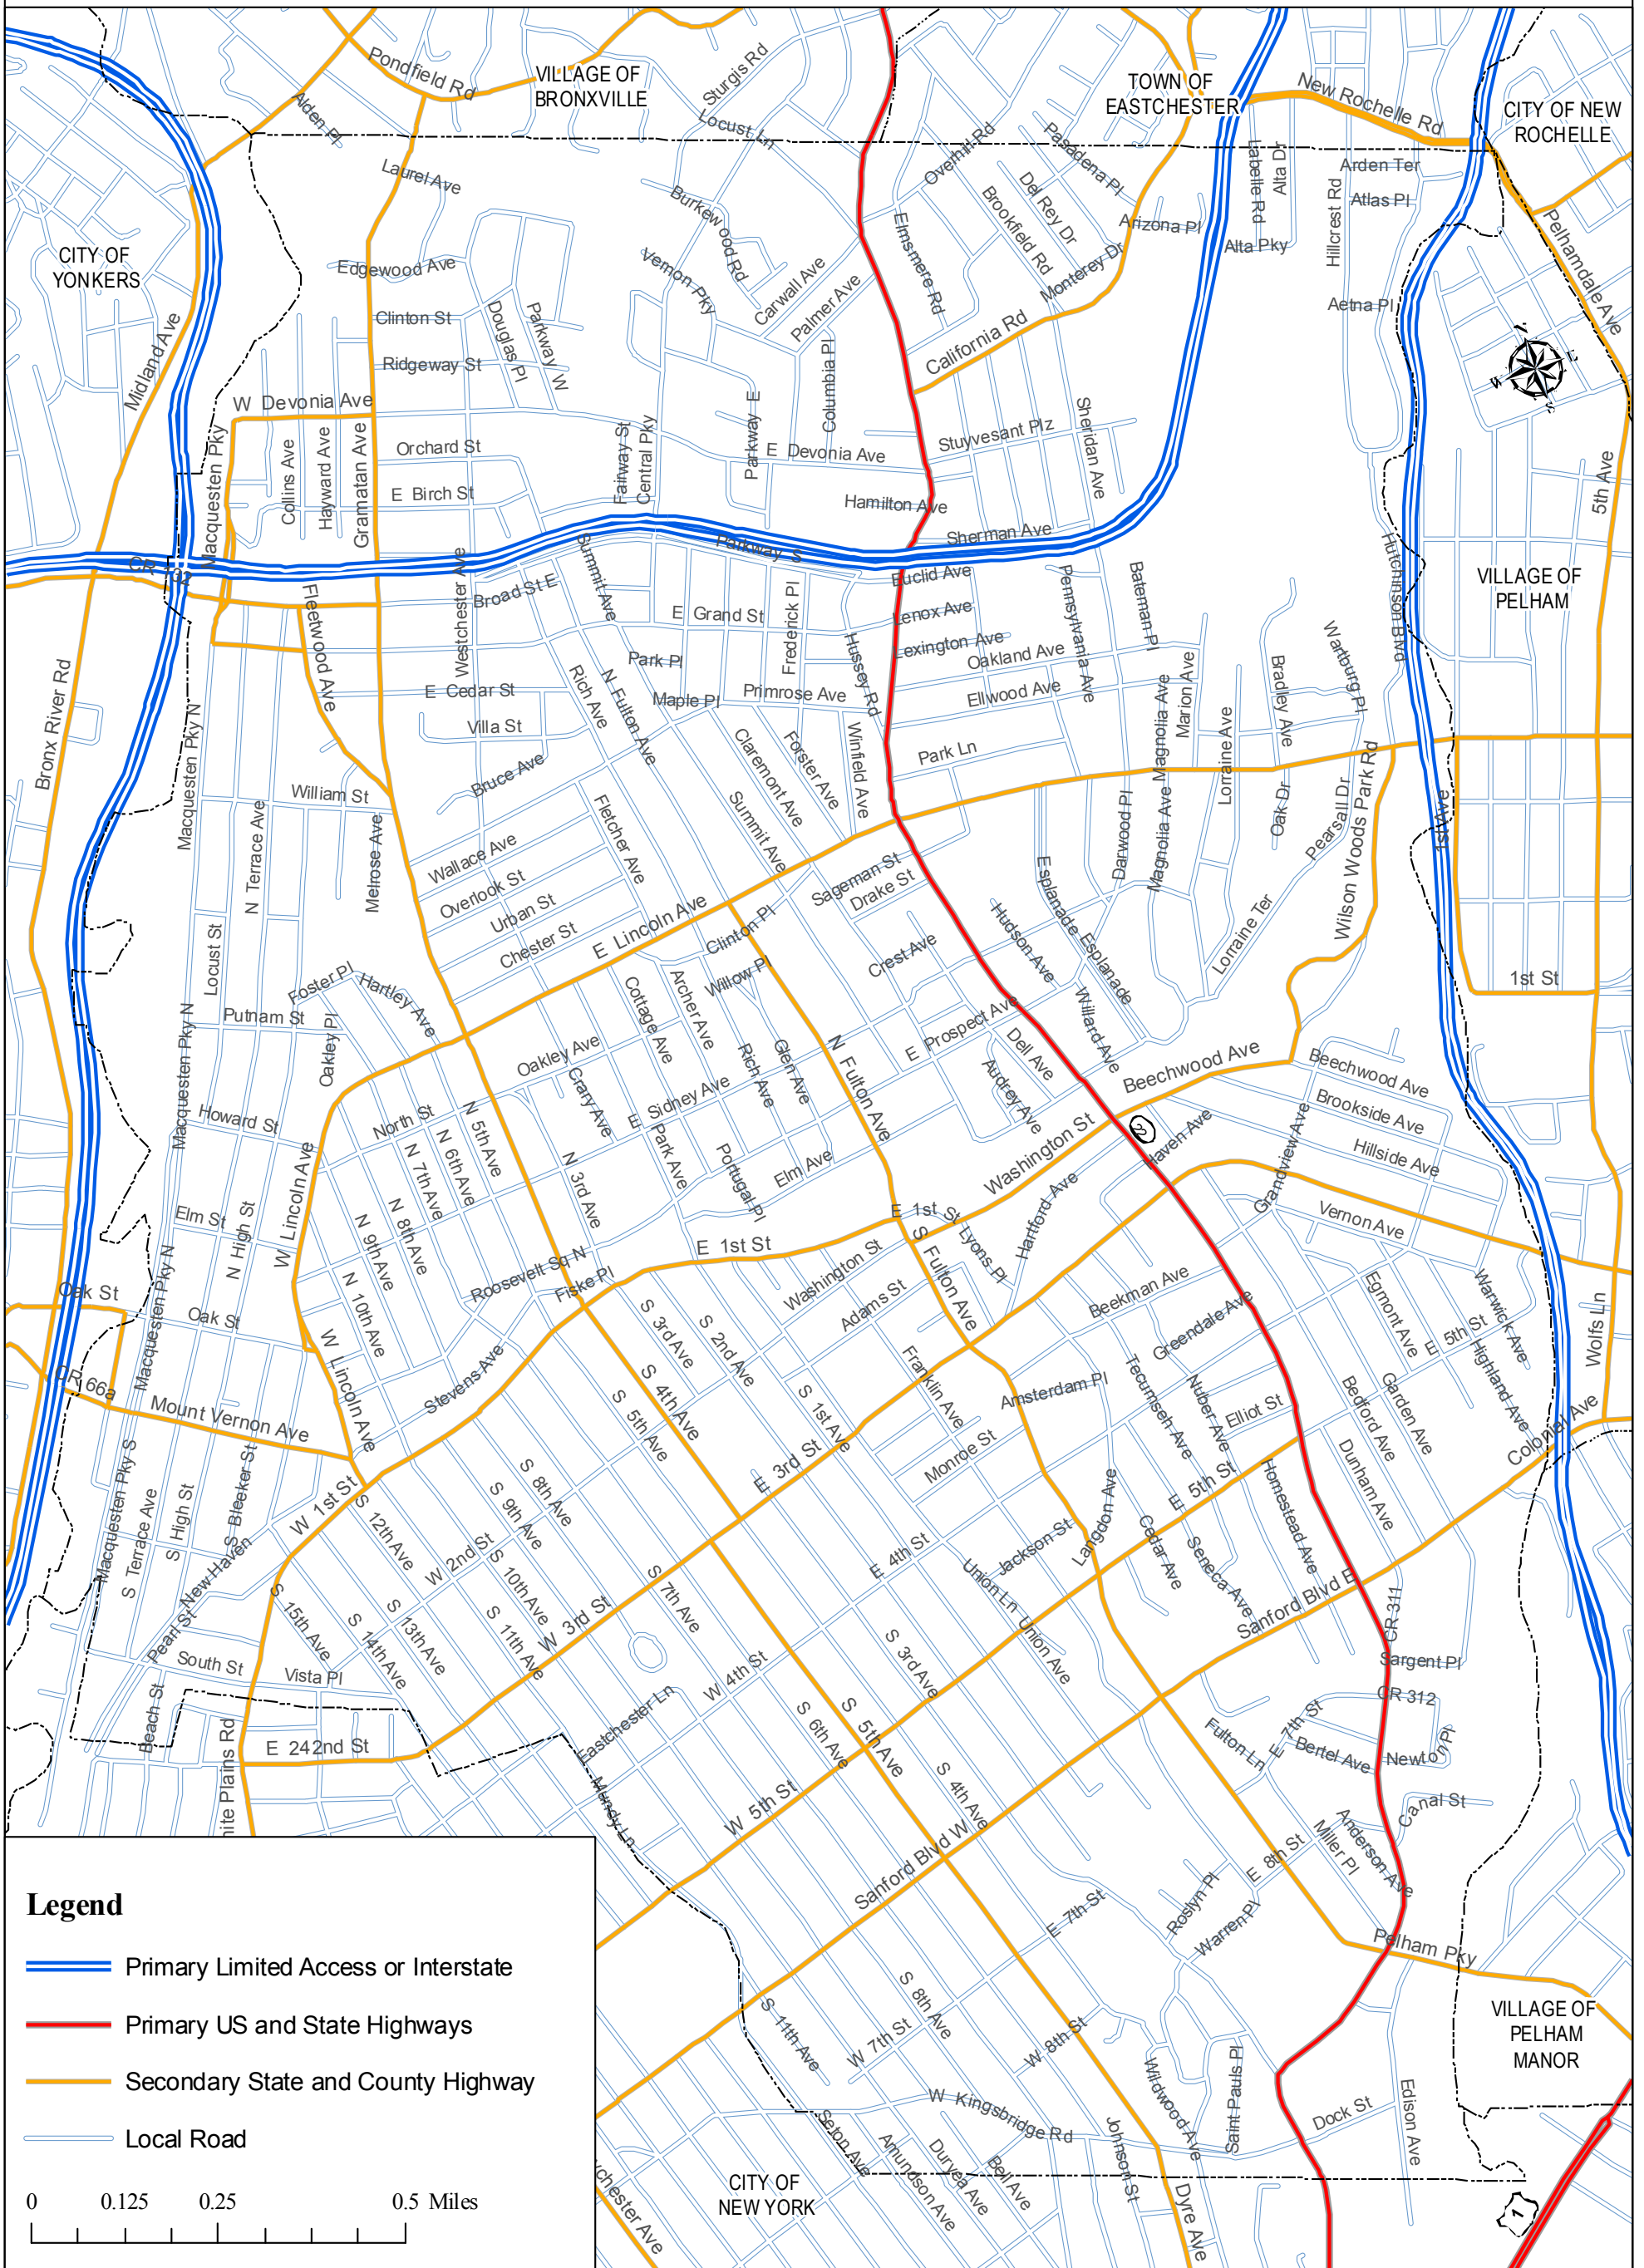

# City of Mount Vernon, New York

## Legend

- Primary Limited Access or Interstate
- Primary US and State Highways
- Secondary State and County Highway
- Local Road

0 0.125 0.25 0.5 Miles

JEFF WILLIAMS, AICP, COMMISSIONER  
DEPARTMENT OF PLANNING AND  
COMMUNITY DEVELOPMENT

## Streets and Highways

Source: ESRI Data and  
Maps 9.3, 2008;  
Produced by the City of  
Mount Vernon. July 2010.