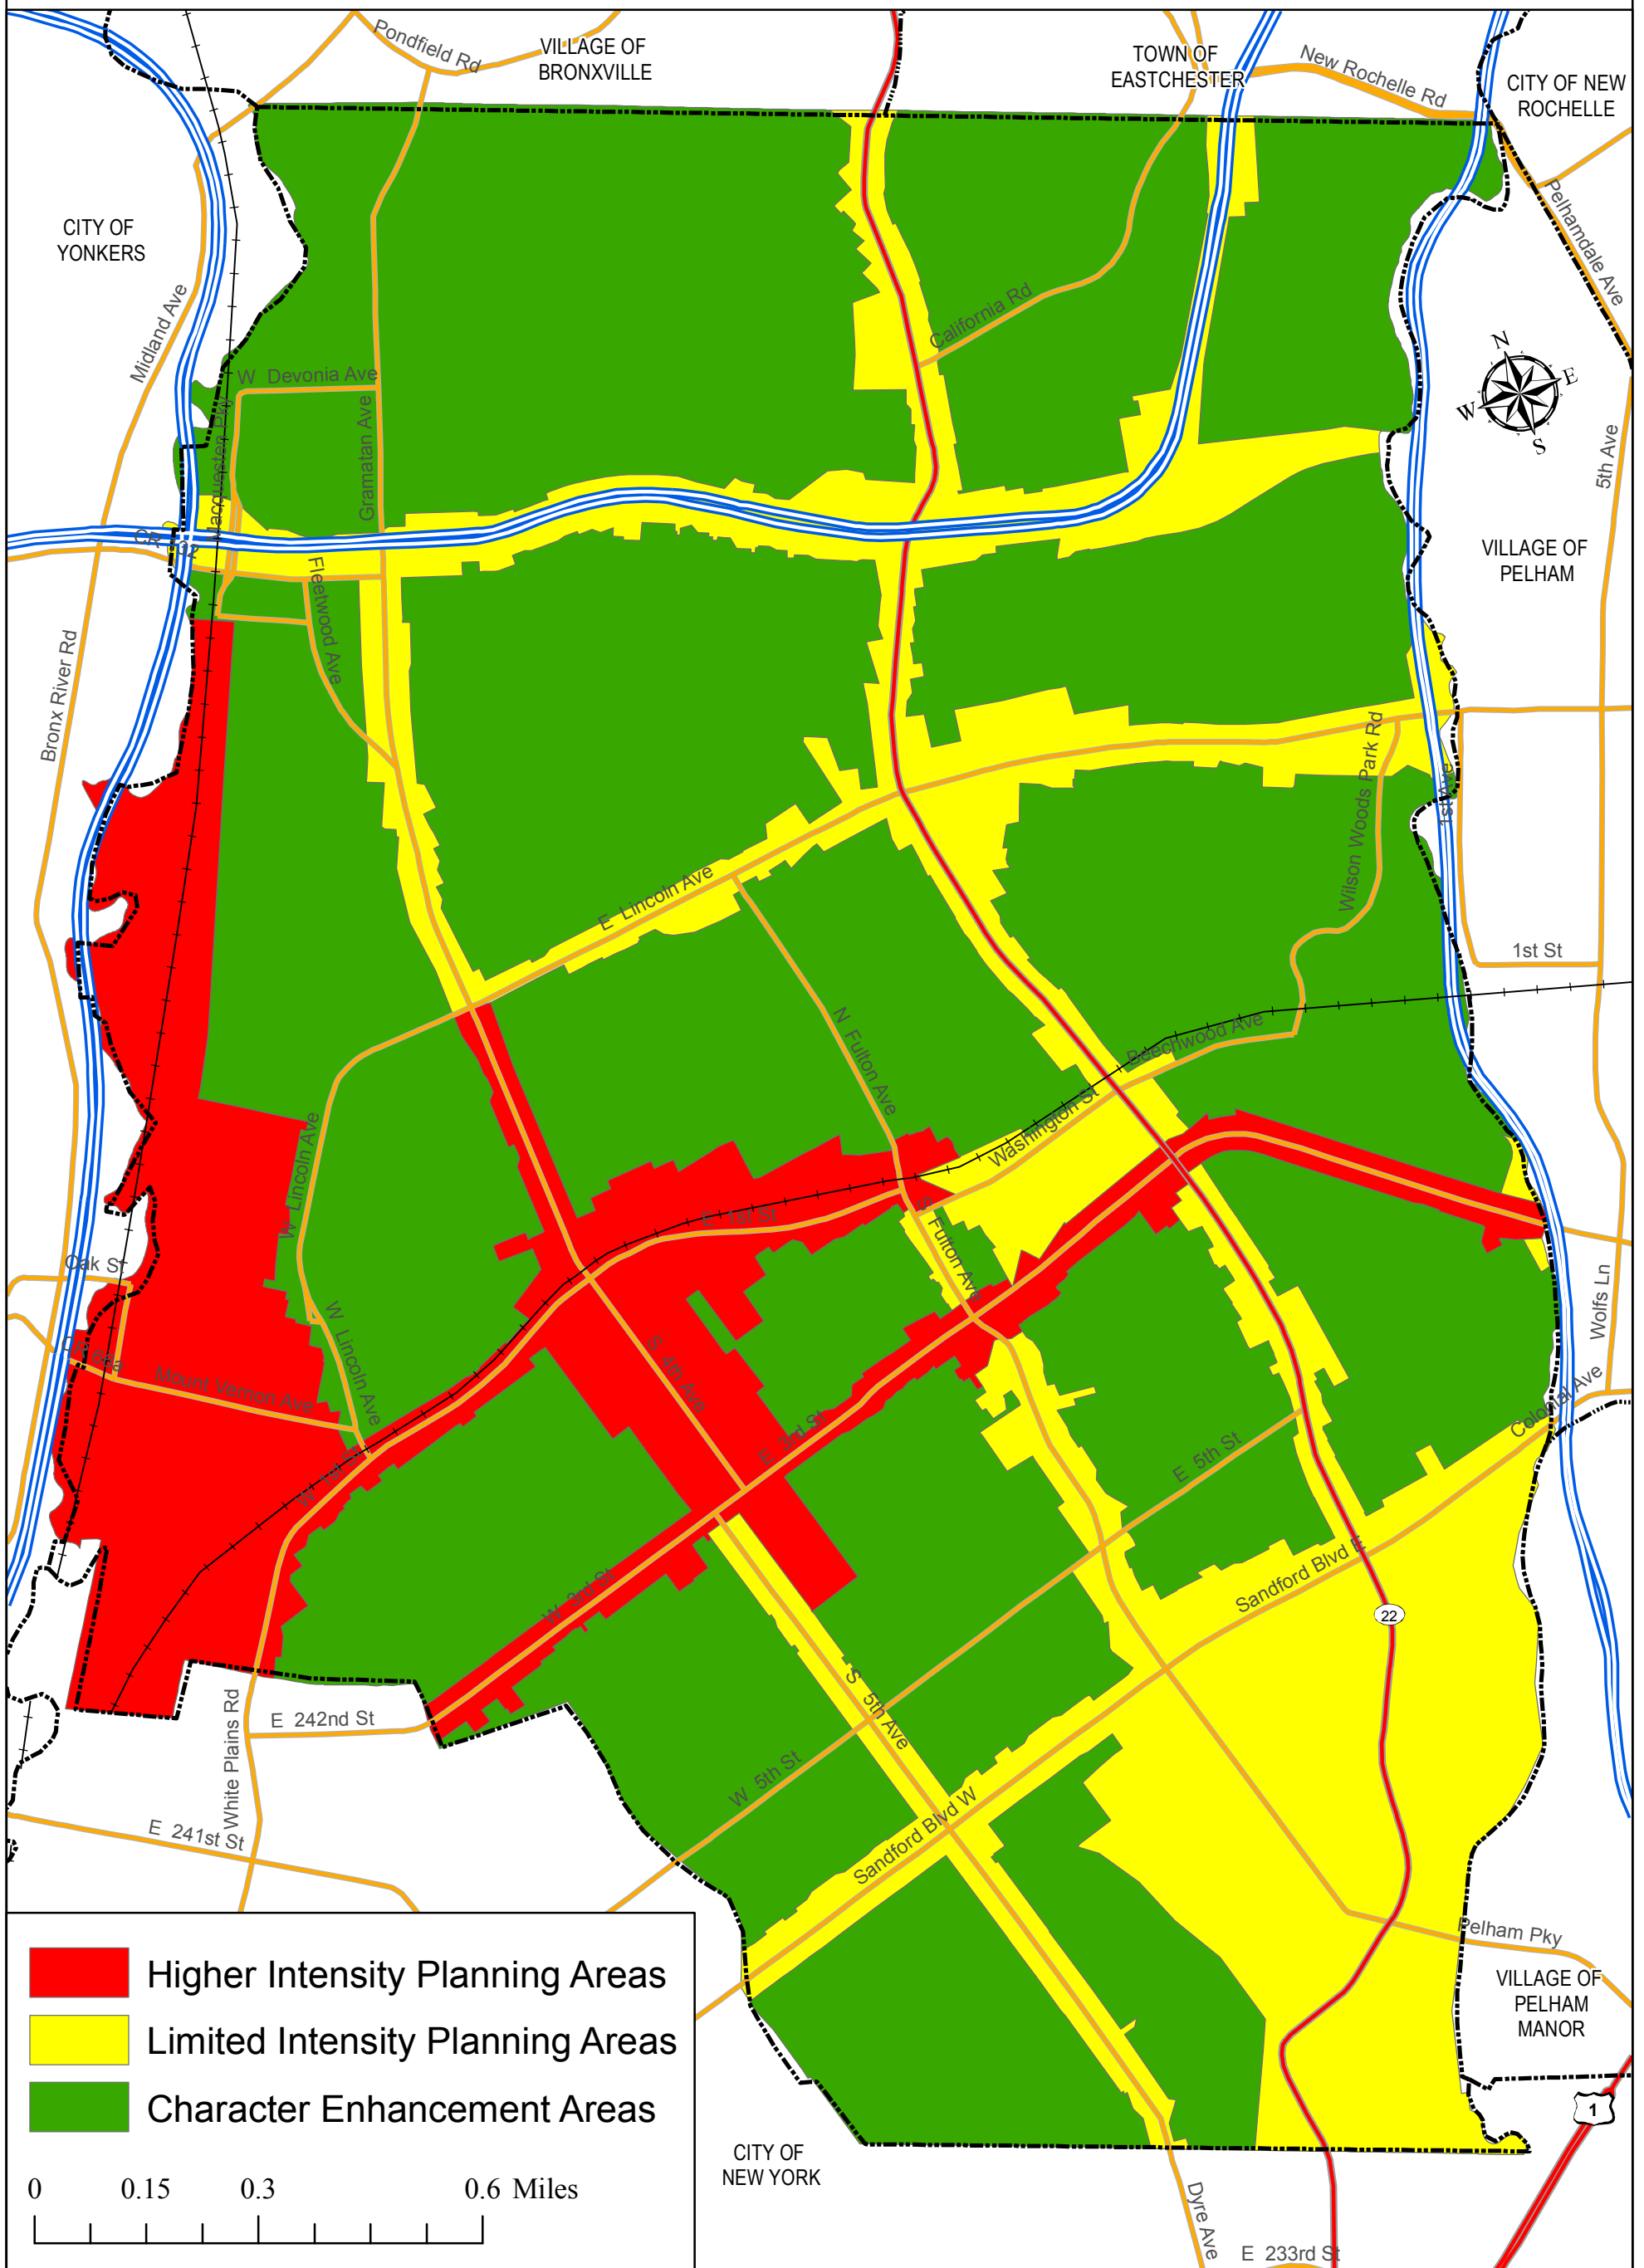

City of Mount Vernon, New York

DEPARTMENT OF PLANNING AND
COMMUNITY DEVELOPMENT

Planning Intensity Areas

Source: ESRI 2008;
Westchester County
Department of Planning
Produced by the City of
Mount Vernon. August 2010.