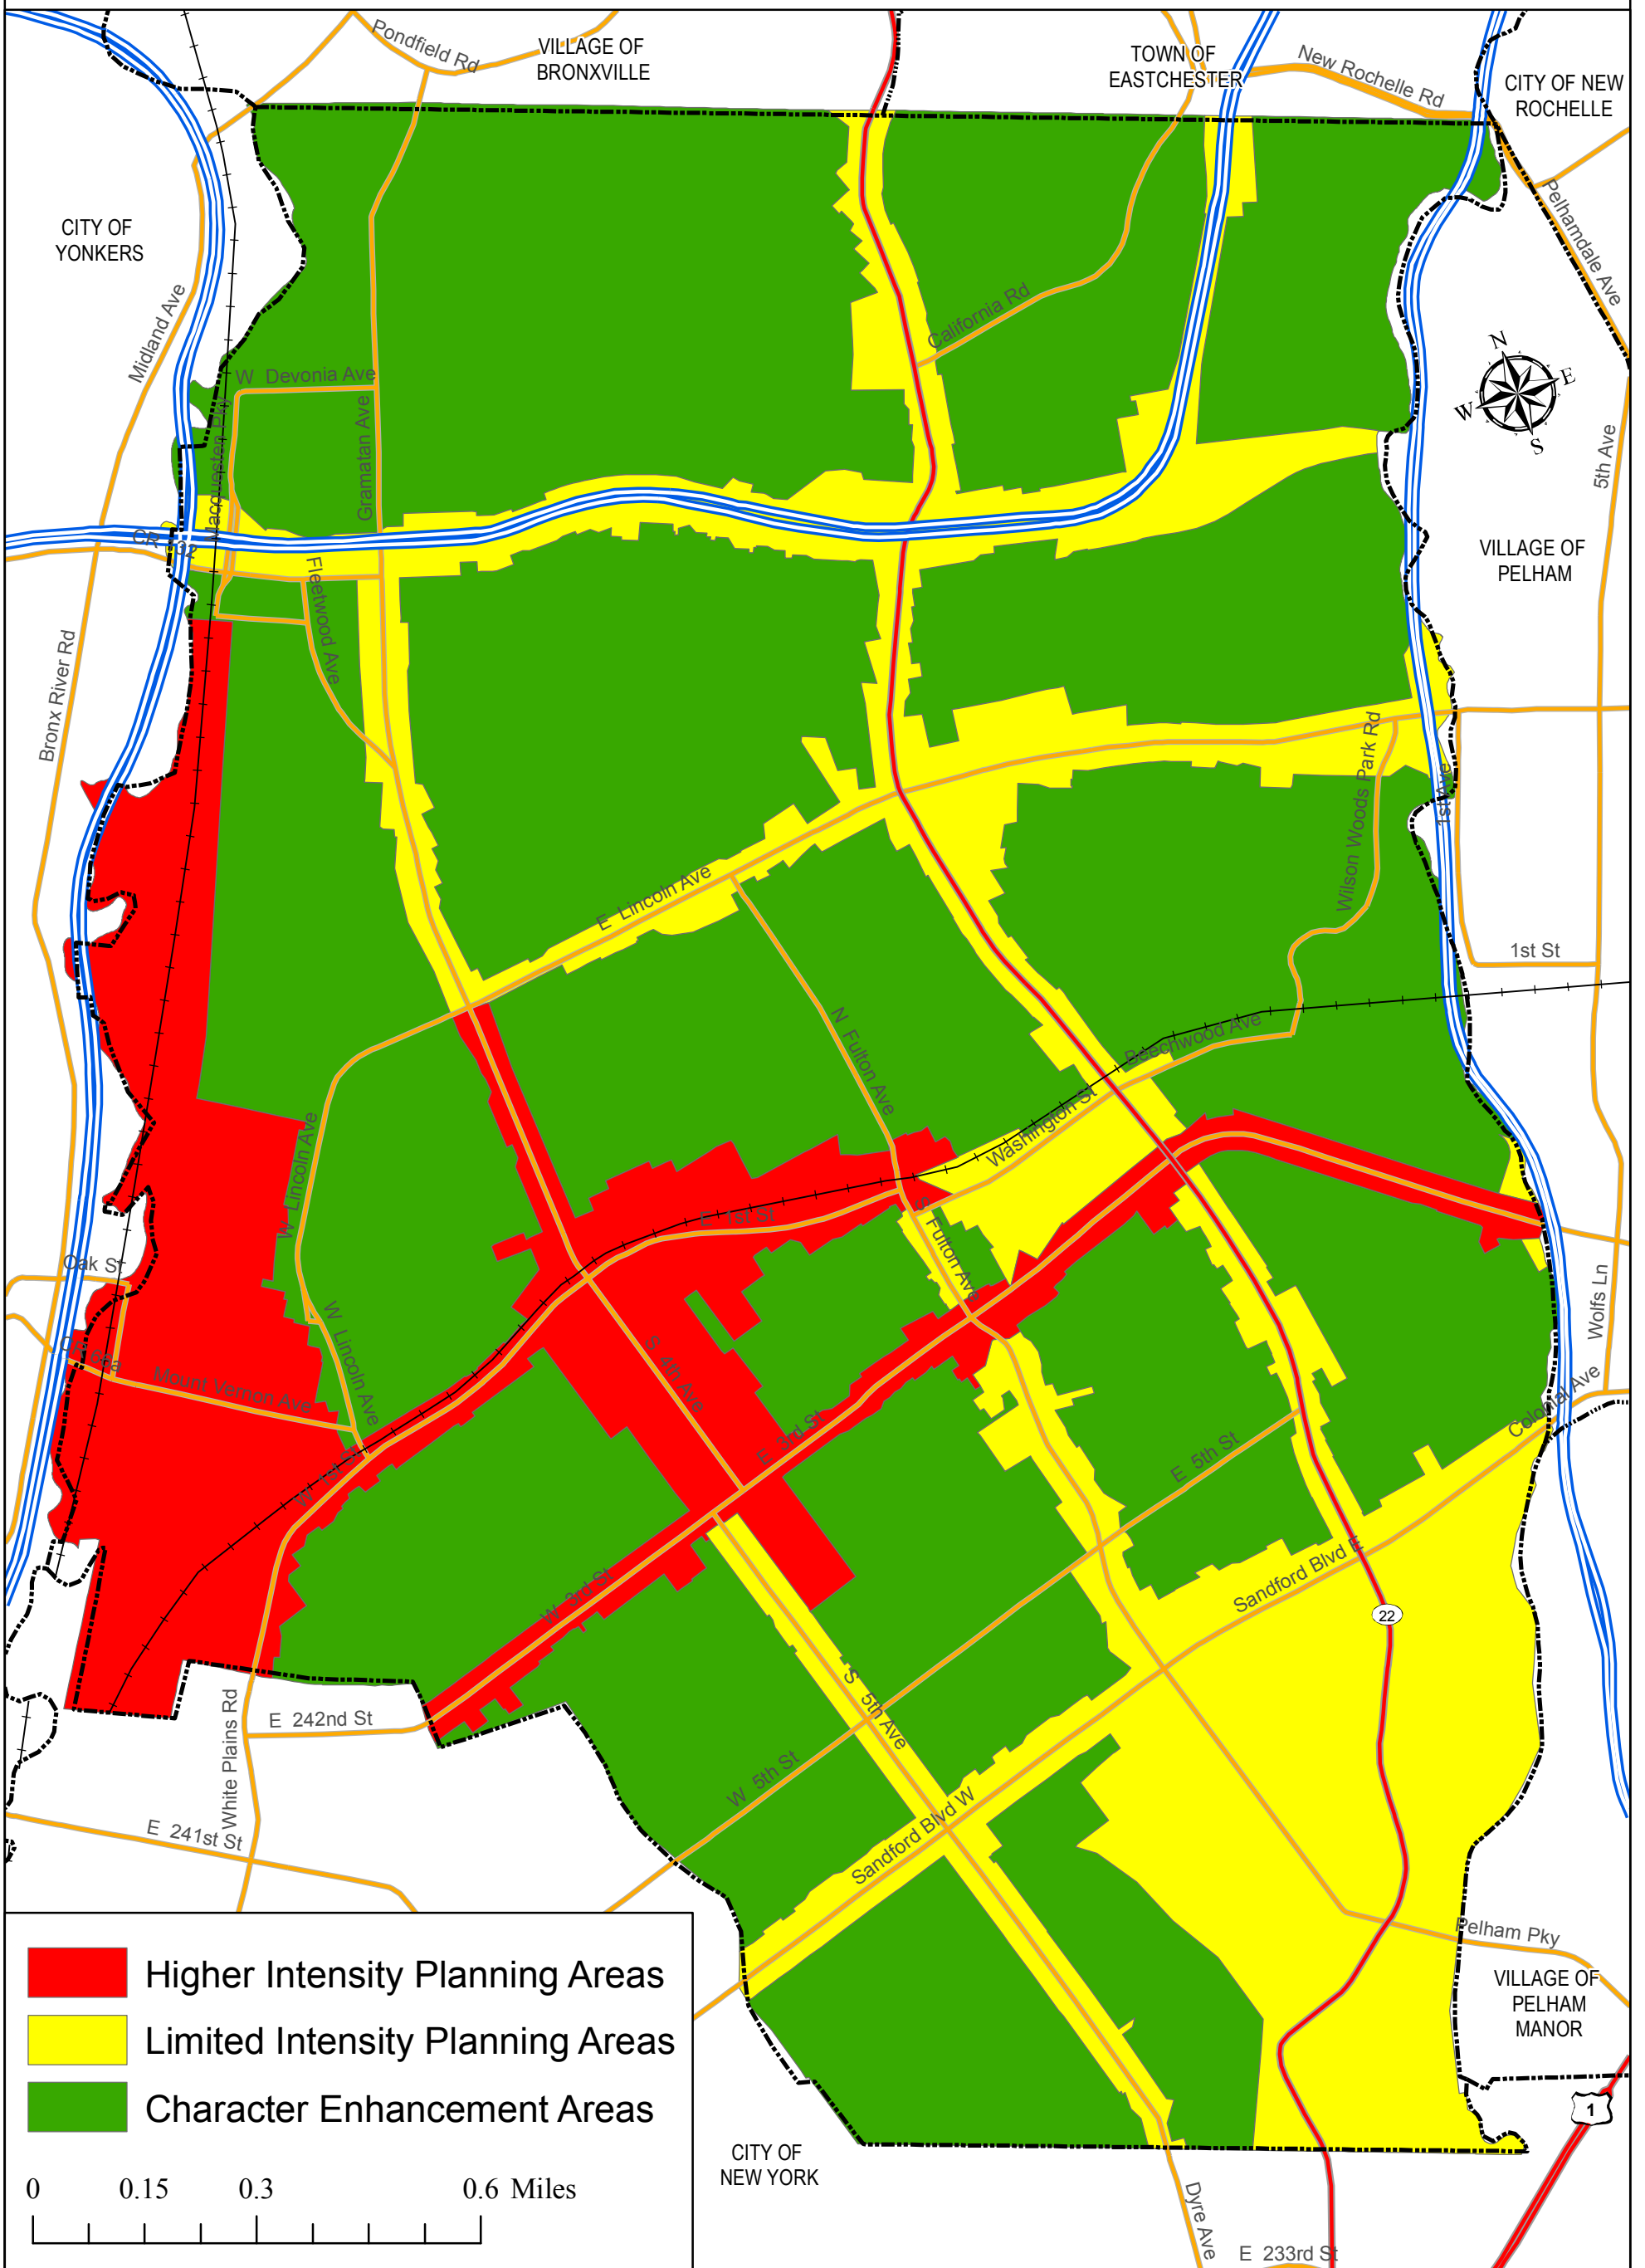

City of Mount Vernon, New York

-  Higher Intensity Planning Areas
-  Limited Intensity Planning Areas
-  Character Enhancement Areas

0 0.15 0.3 0.6 Miles

DEPARTMENT OF PLANNING AND COMMUNITY DEVELOPMENT

Planning Intensity Areas

Source: ESRI 2008;
Westchester County
Department of Planning
Produced by the City of
Mount Vernon. August 2010.