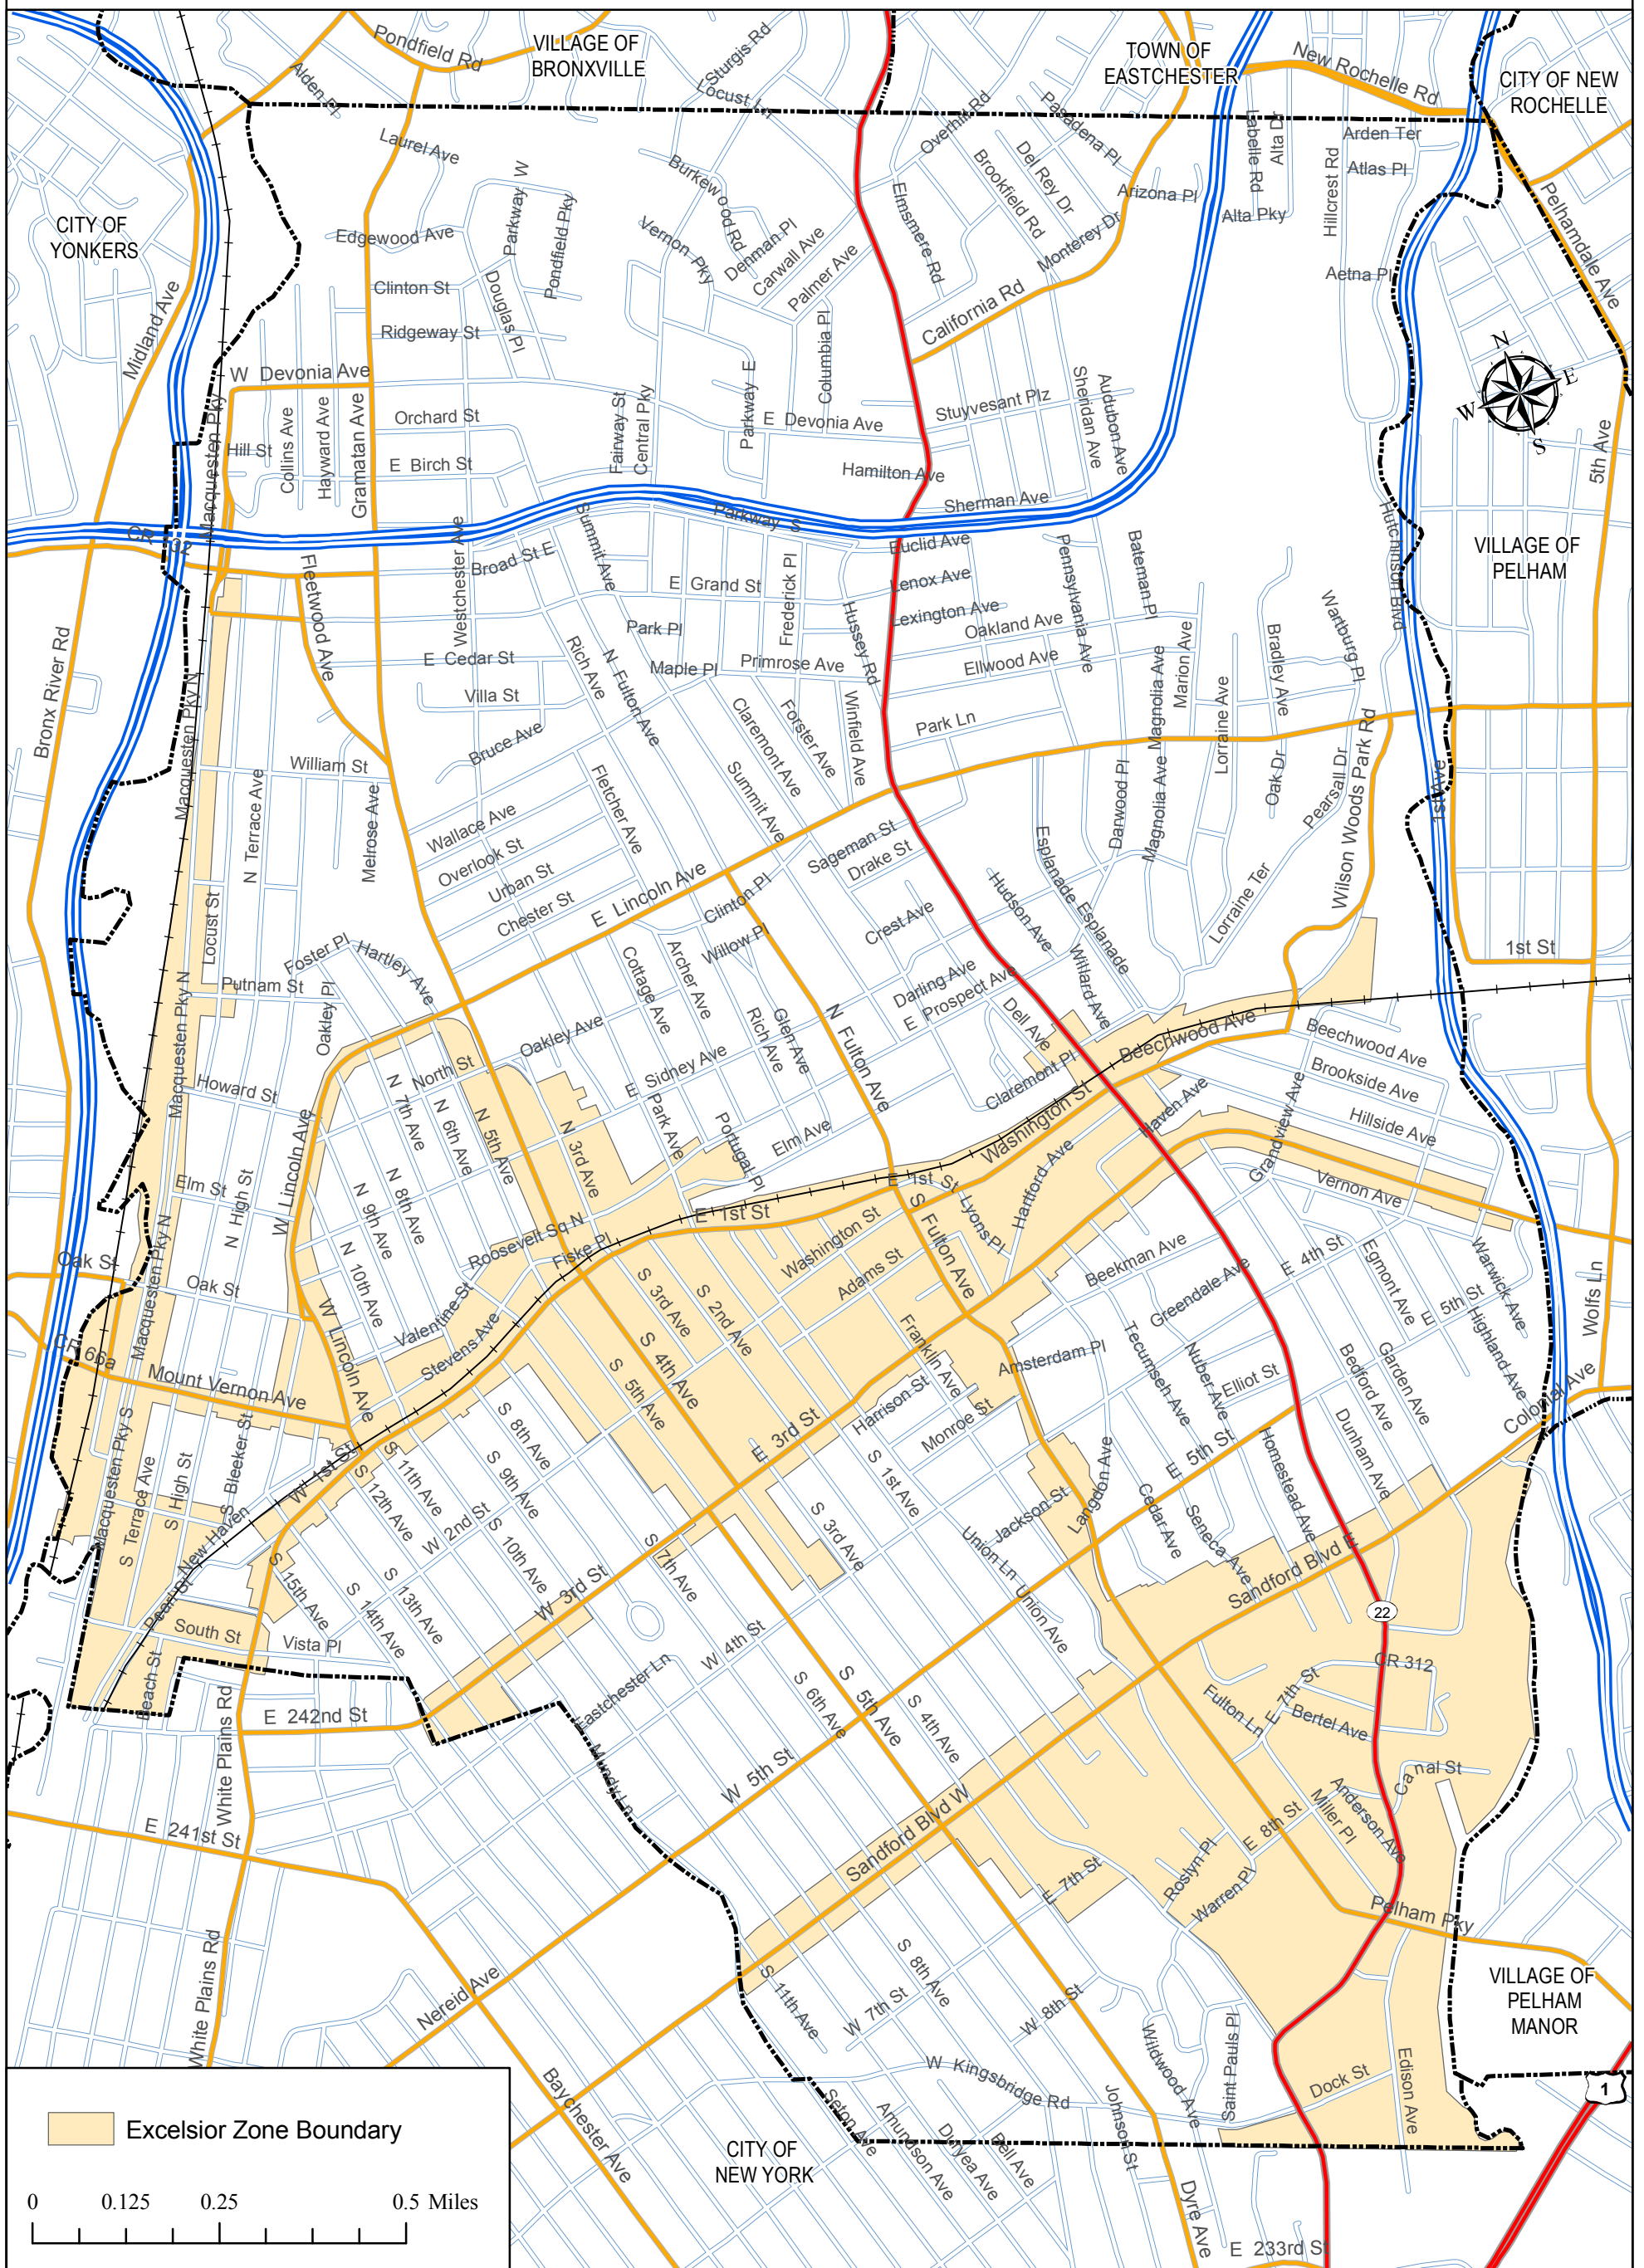

City of Mount Vernon, New York

Excelsior Zone Boundary

0 0.125 0.25 0.5 Miles

DEPARTMENT OF PLANNING AND COMMUNITY DEVELOPMENT

NYS Excelsior Zone Boundary

Source: ESRI 2008;
Westchester County
Department of Planning
Produced by the City of
Mount Vernon. October 2010.