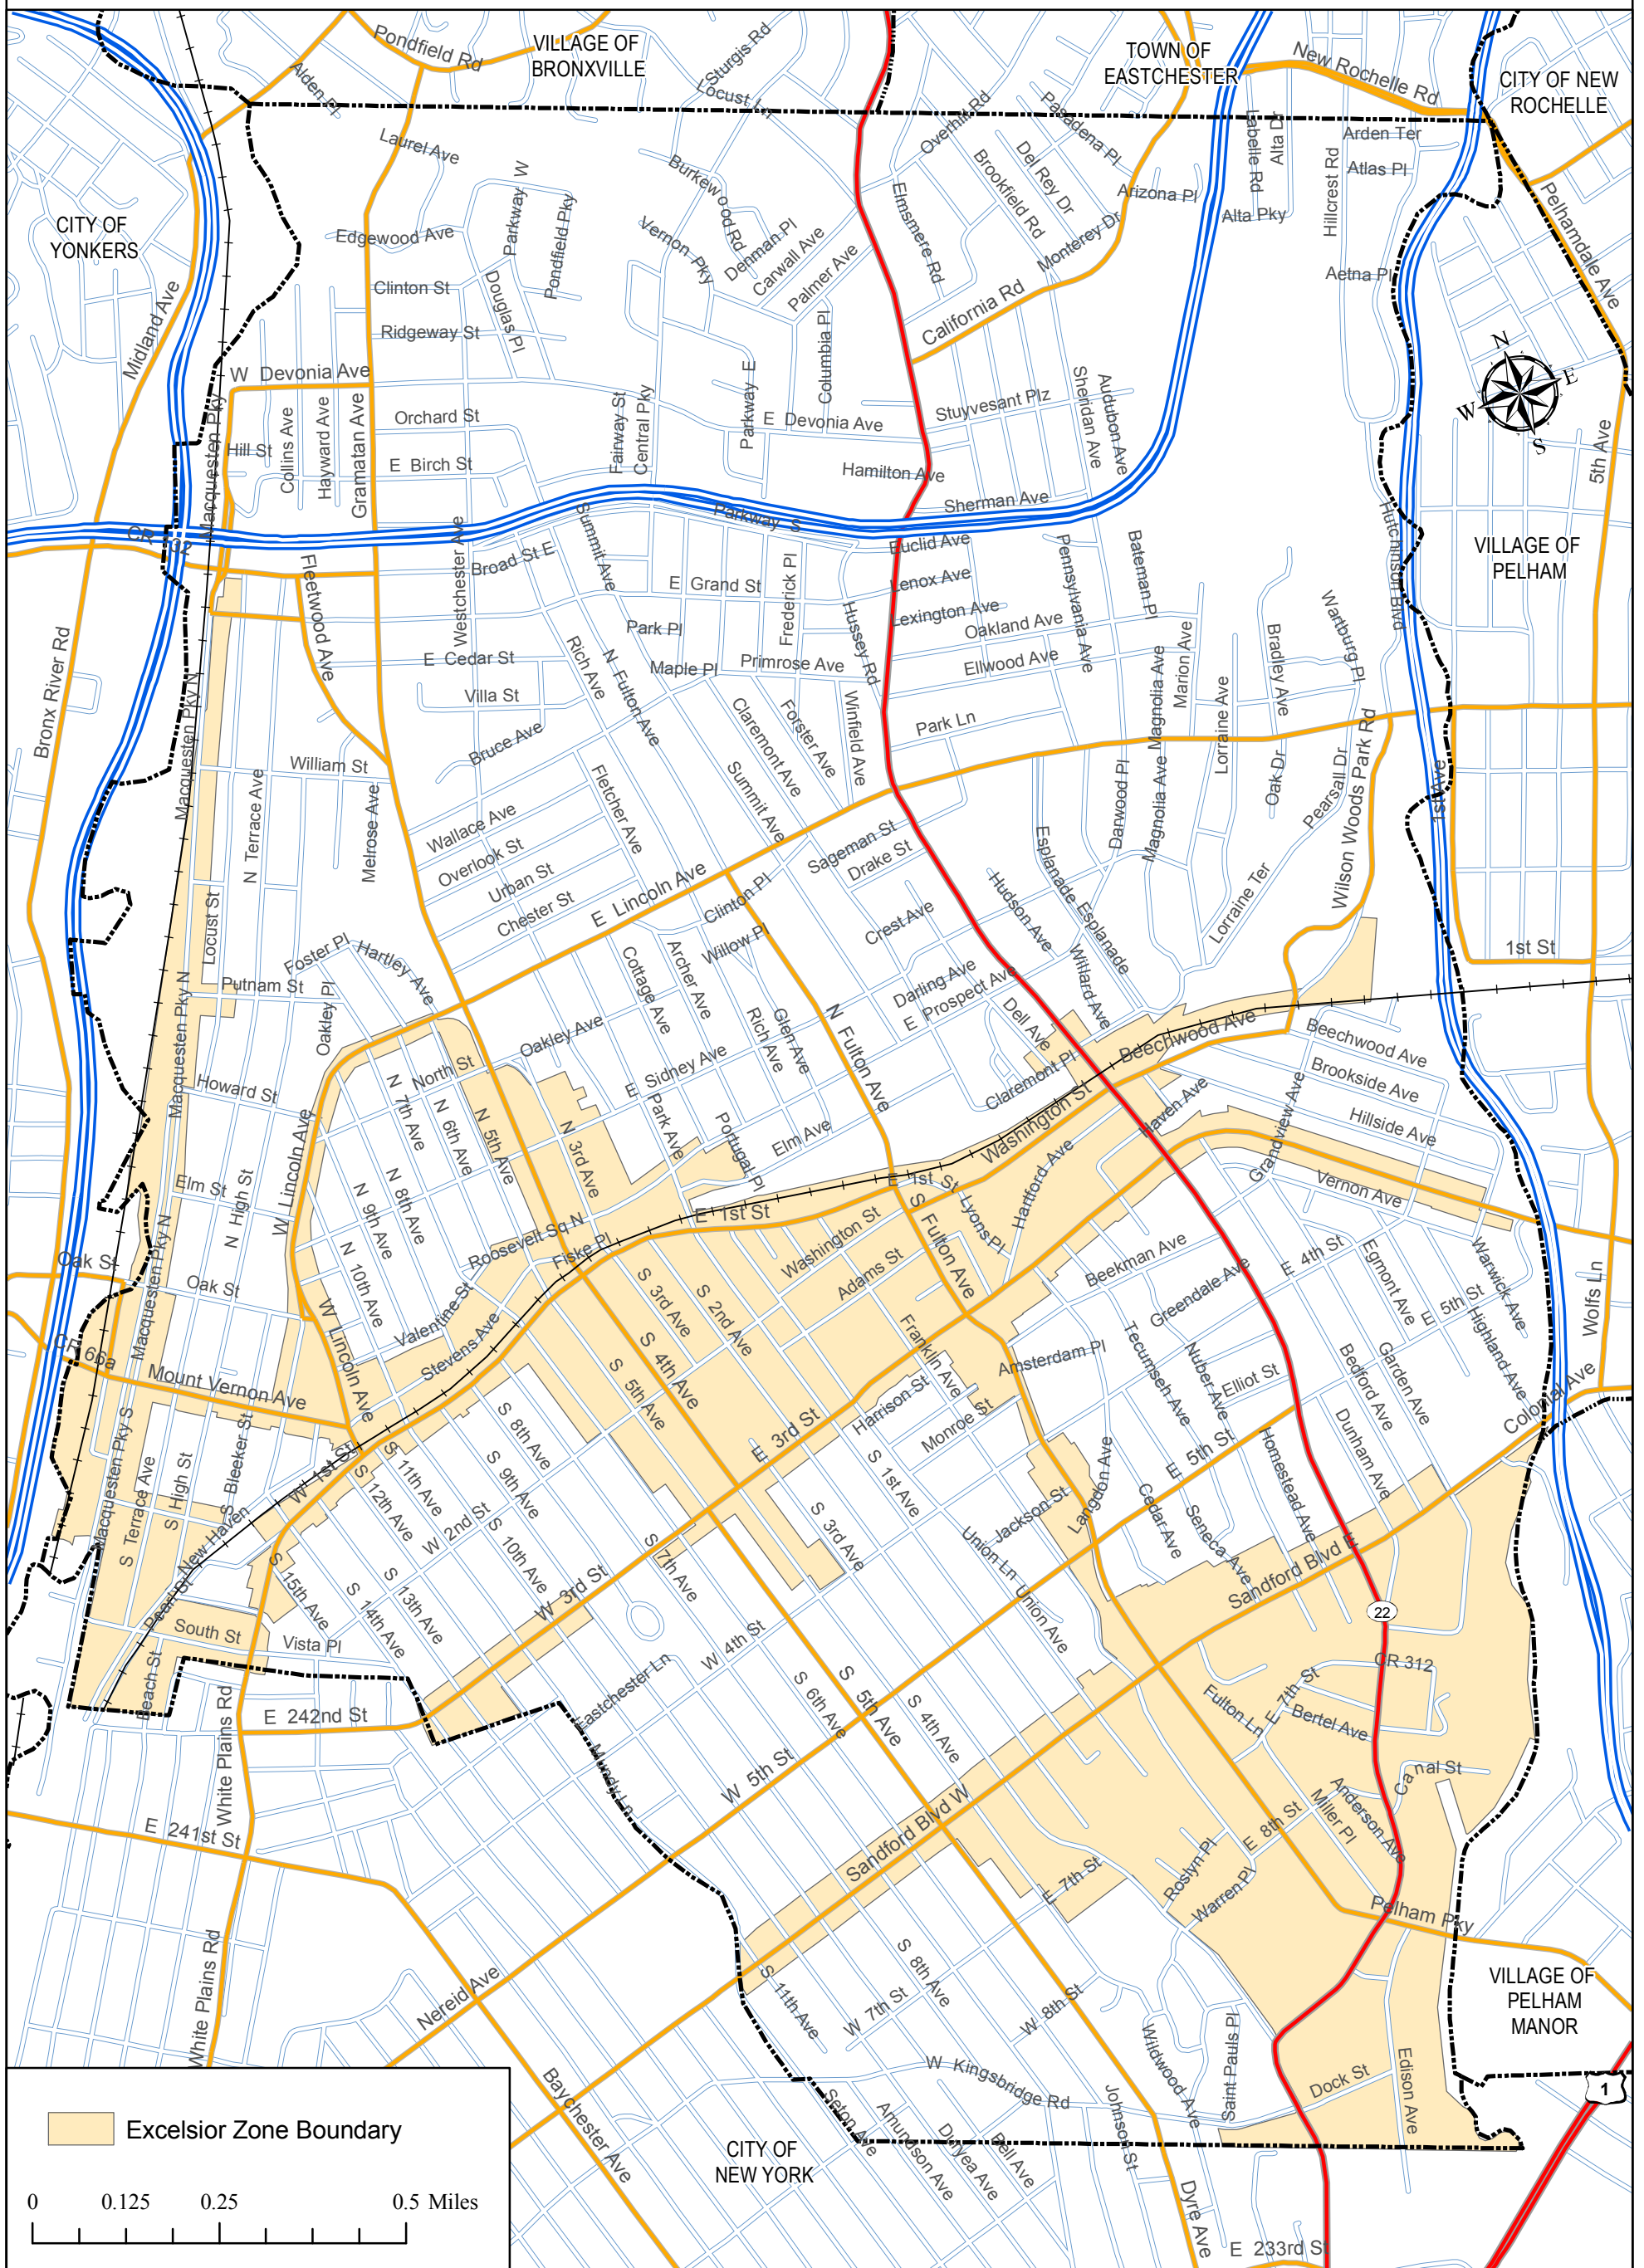

City of Mount Vernon, New York

DEPARTMENT OF PLANNING AND
COMMUNITY DEVELOPMENT

NYS Excelsior Zone Boundary

Source: ESRI 2008;
Westchester County
Department of Planning
Produced by the City of
Mount Vernon. October 2010.