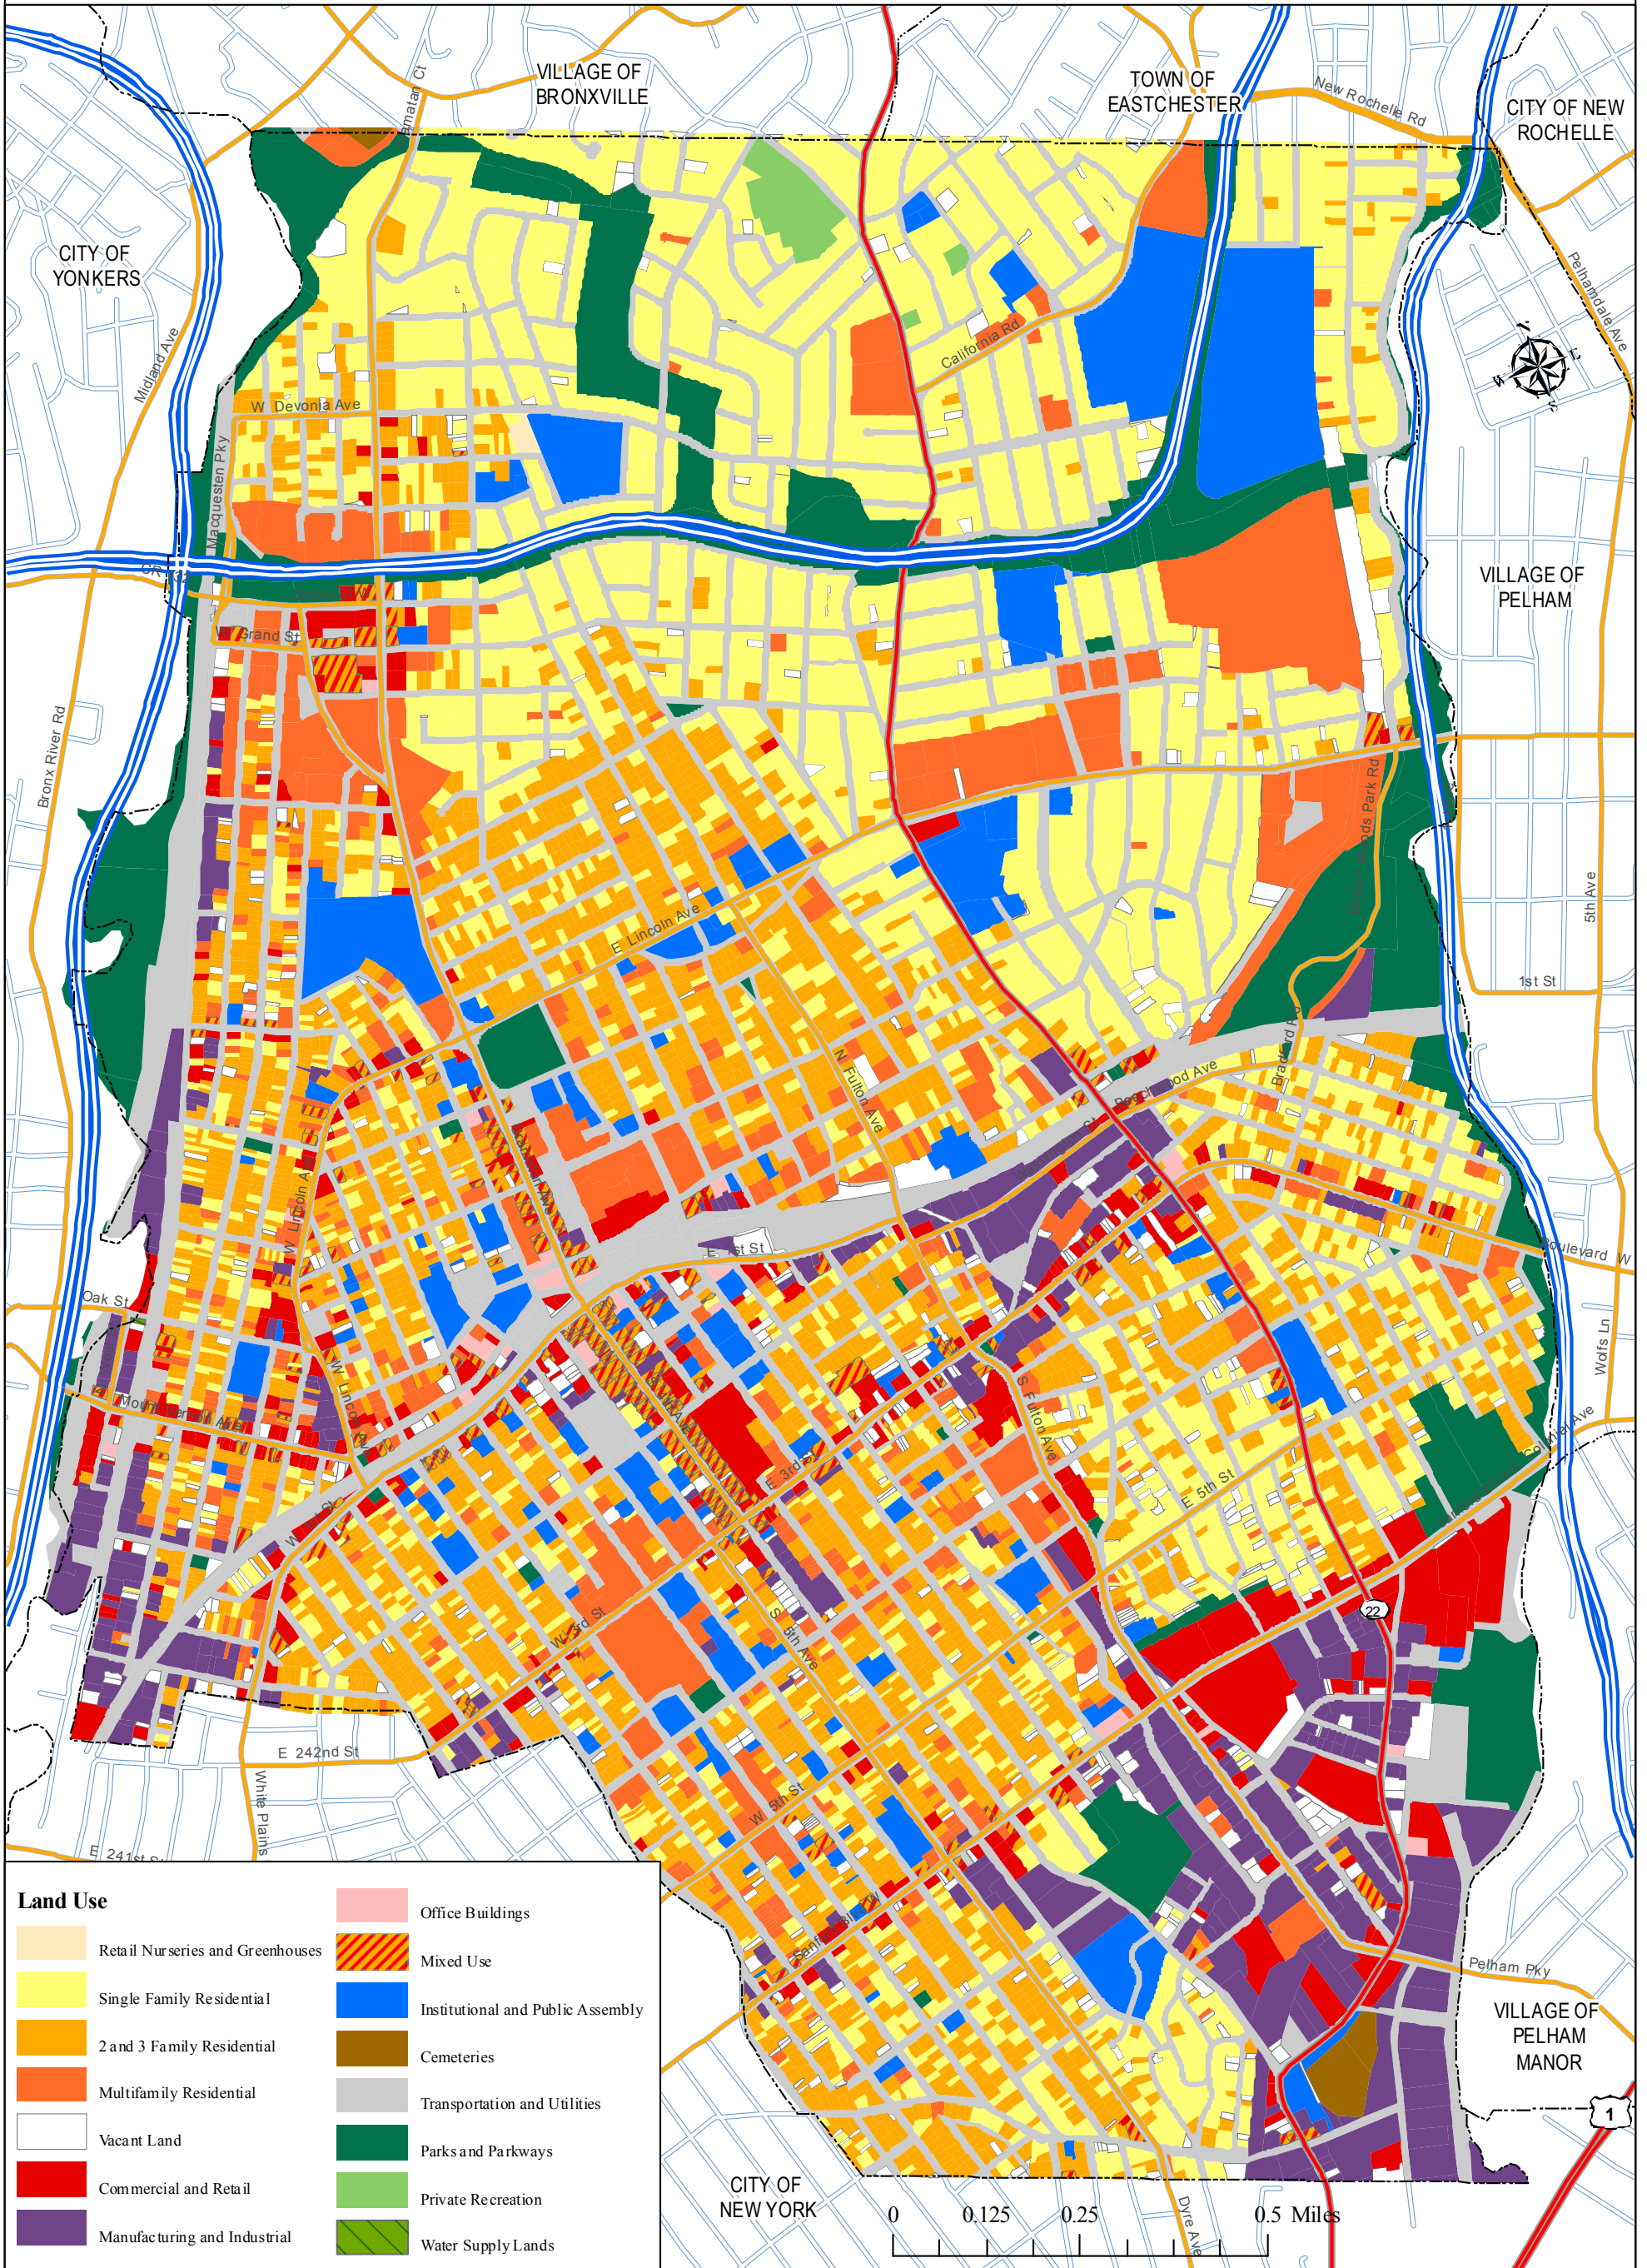

City of Mount Vernon, New York

Land Use	
	Retail Nurseries and Greenhouses
	Single Family Residential
	2 and 3 Family Residential
	Multifamily Residential
	Vacant Land
	Commercial and Retail
	Manufacturing and Industrial
	Office Buildings
	Mixed Use
	Institutional and Public Assembly
	Cemeteries
	Transportation and Utilities
	Parks and Parkways
	Private Recreation
	Water Supply Lands

DEPARTMENT OF PLANNING AND COMMUNITY DEVELOPMENT

Parcel Based Land Use

Source: ESRI Data and Maps 9.3, 2008; Westchester County Department of Planning
 Produced by Jaime Martinez, GIS Administrator.
 City of Mount Vernon, July 2010.