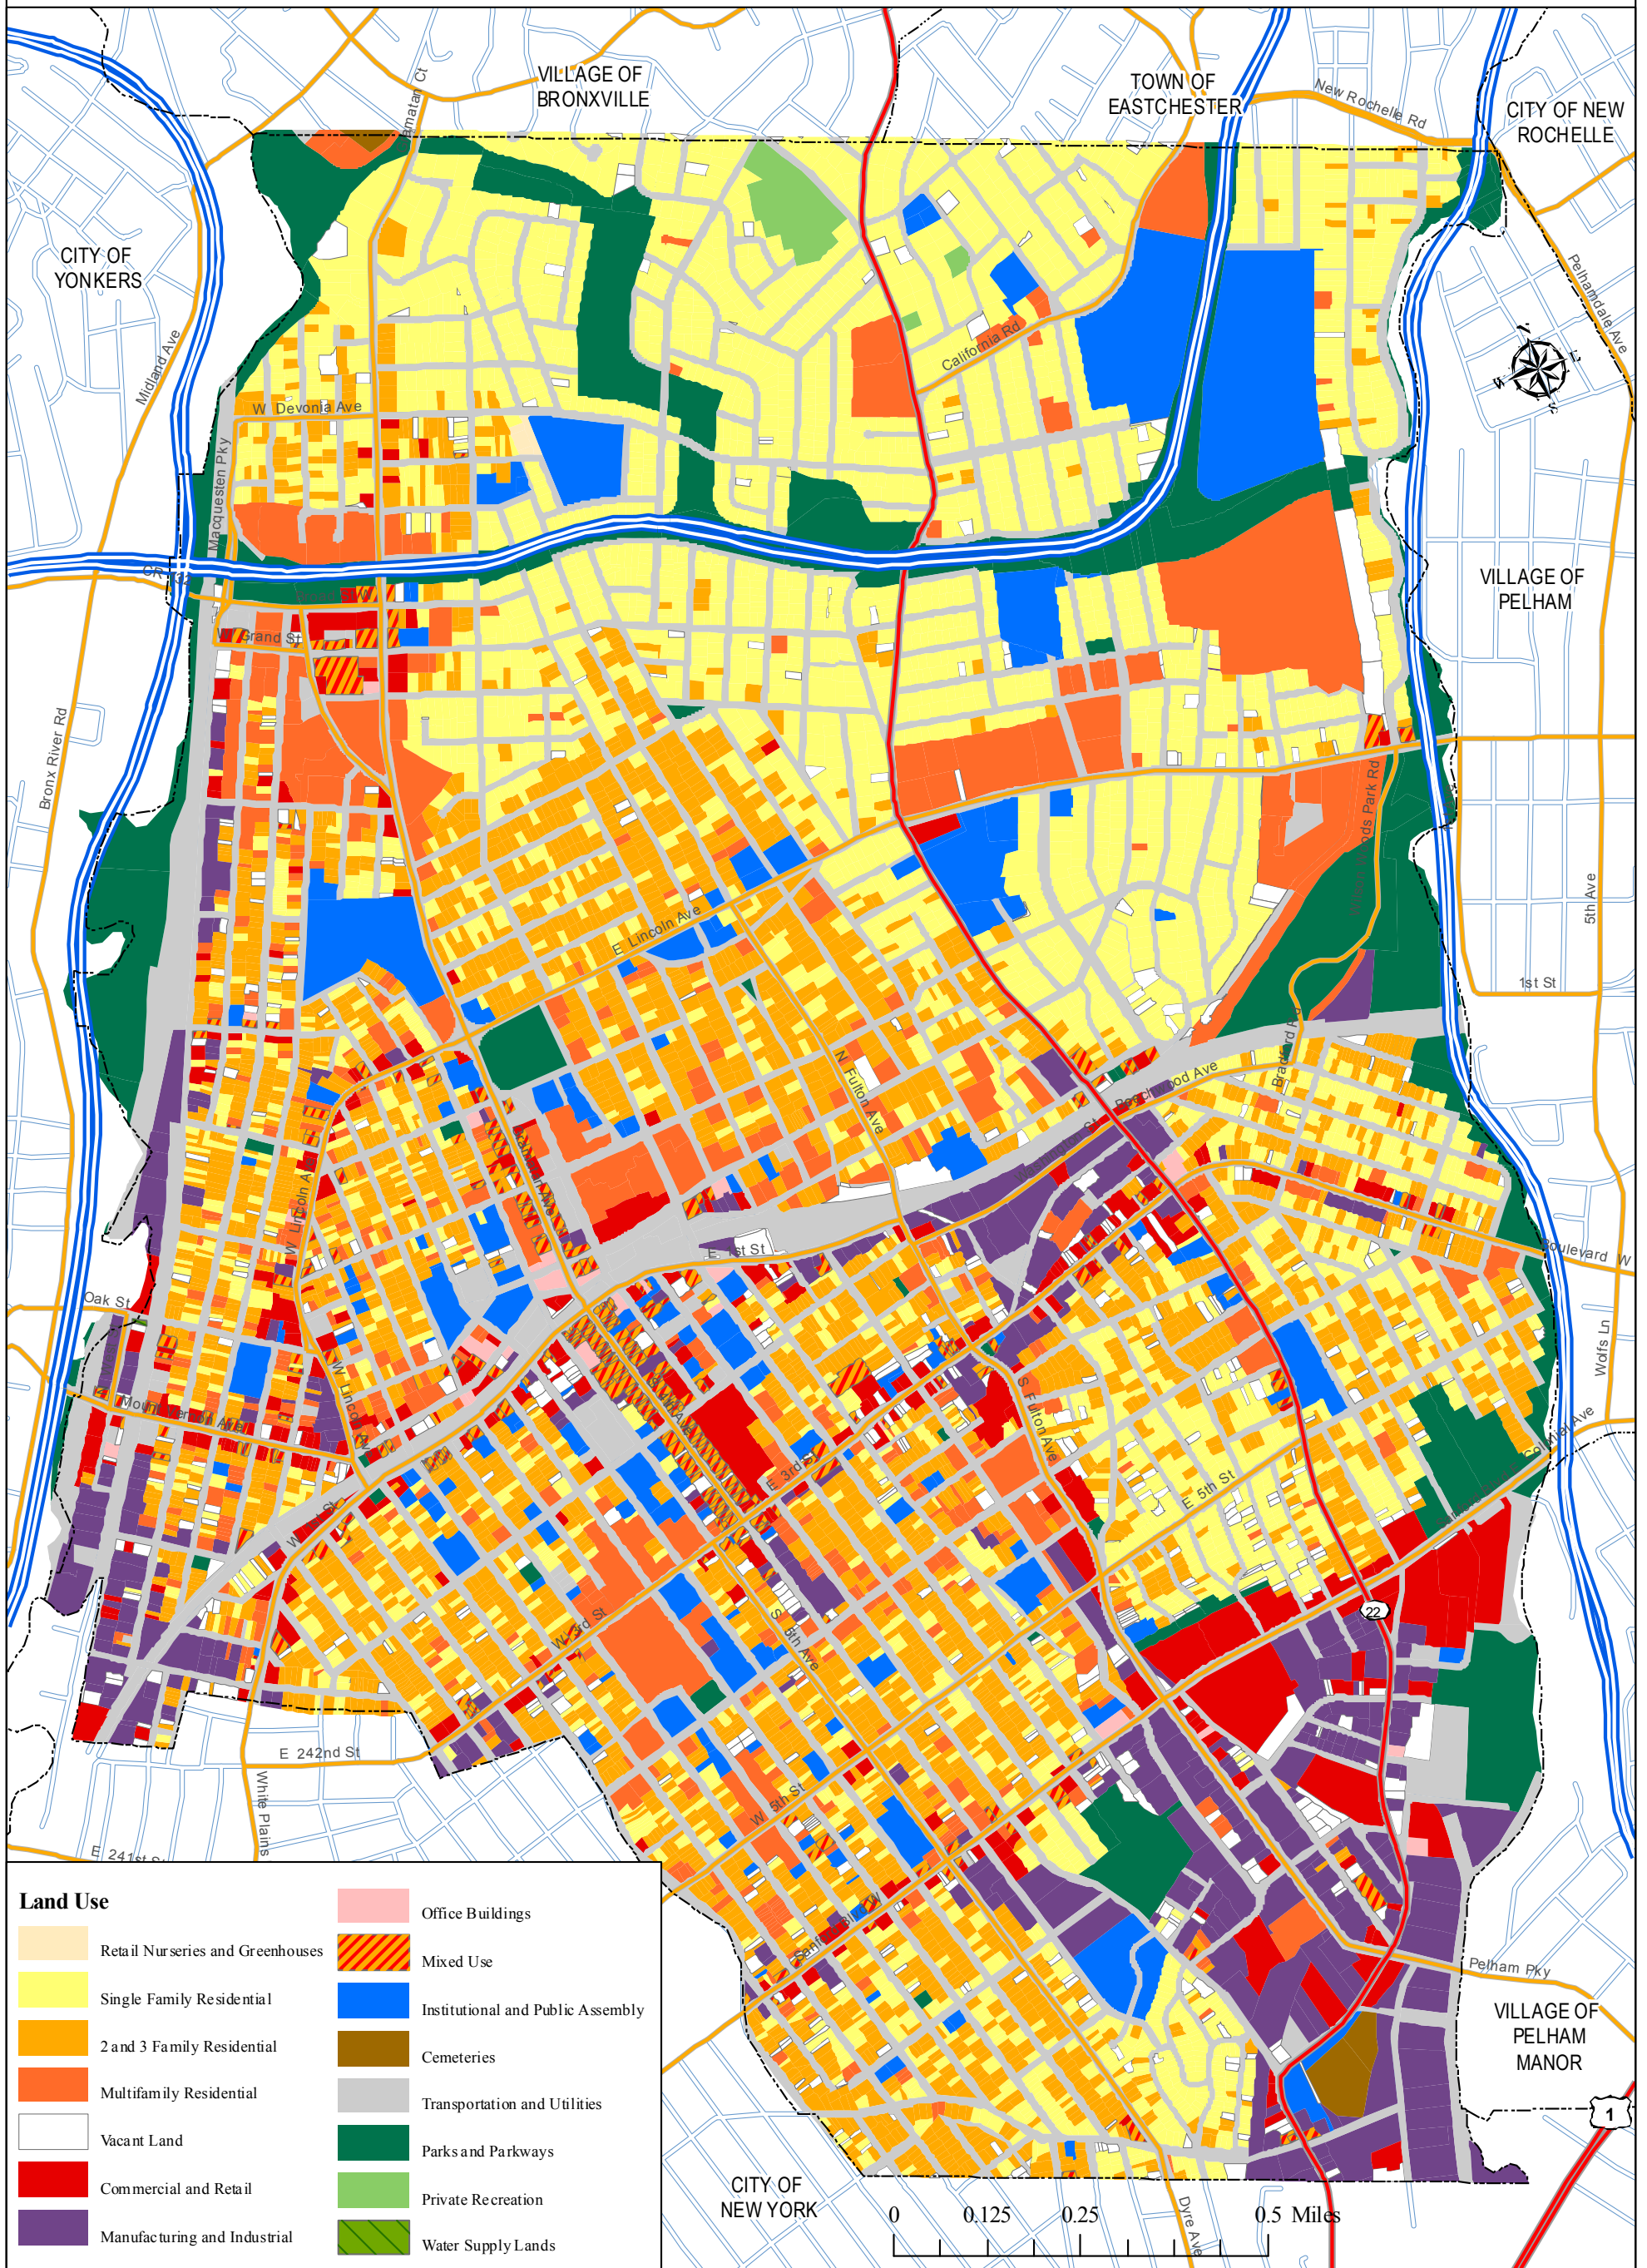

# City of Mount Vernon, New York

Land Use	
	Retail Nurseries and Greenhouses
	Single Family Residential
	2 and 3 Family Residential
	Multifamily Residential
	Vacant Land
	Commercial and Retail
	Manufacturing and Industrial
	Office Buildings
	Mixed Use
	Institutional and Public Assembly
	Cemeteries
	Transportation and Utilities
	Parks and Parkways
	Private Recreation
	Water Supply Lands

CITY OF NEW YORK  
 0 0.125 0.25 0.5 Miles

DEPARTMENT OF PLANNING AND COMMUNITY DEVELOPMENT

## Parcel Based Land Use

Source: ESRI Data and Maps 9.3, 2008; Westchester County Department of Planning  
 Produced by Jaime Martinez, GIS Administrator.  
 City of Mount Vernon, July 2010.