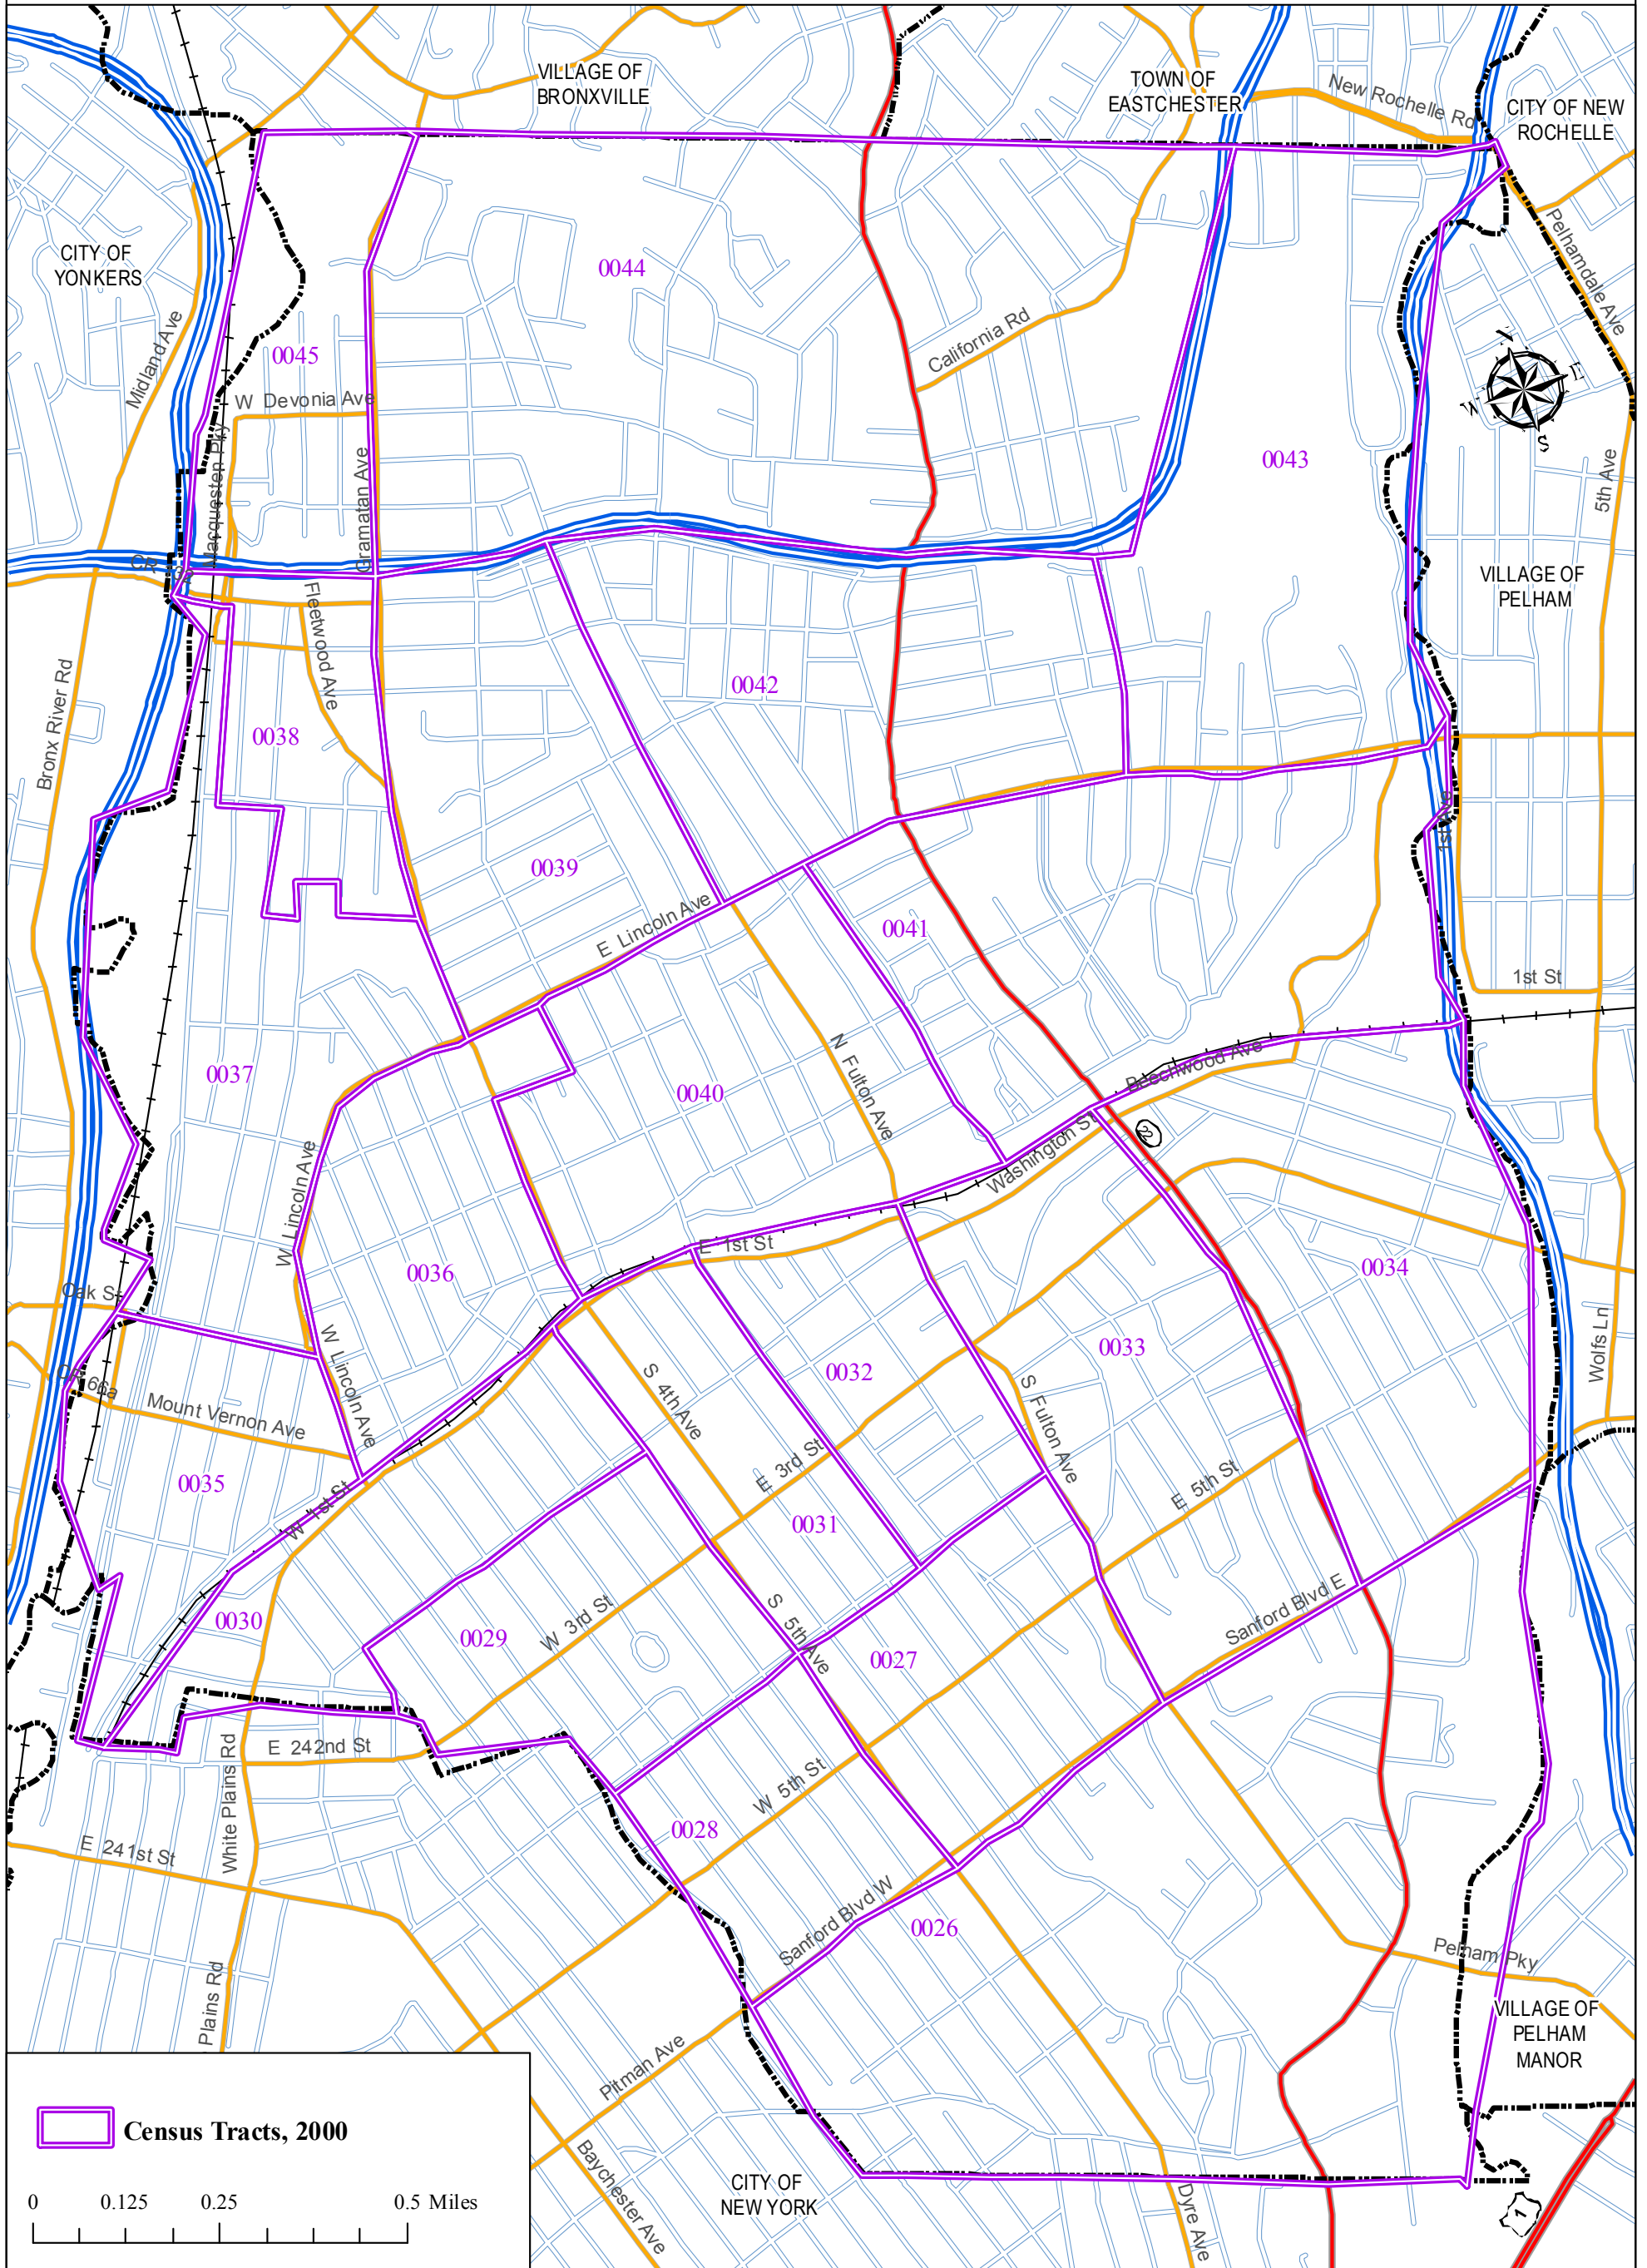

City of Mount Vernon, New York

Census Tracts, 2000

0 0.125 0.25 0.5 Miles

DEPARTMENT OF PLANNING AND
COMMUNITY DEVELOPMENT

2000 Census Tracts

Source: ESRI 2008;
US Census Bureau, 2000
Produced by the City of
Mount Vernon. July 2010.