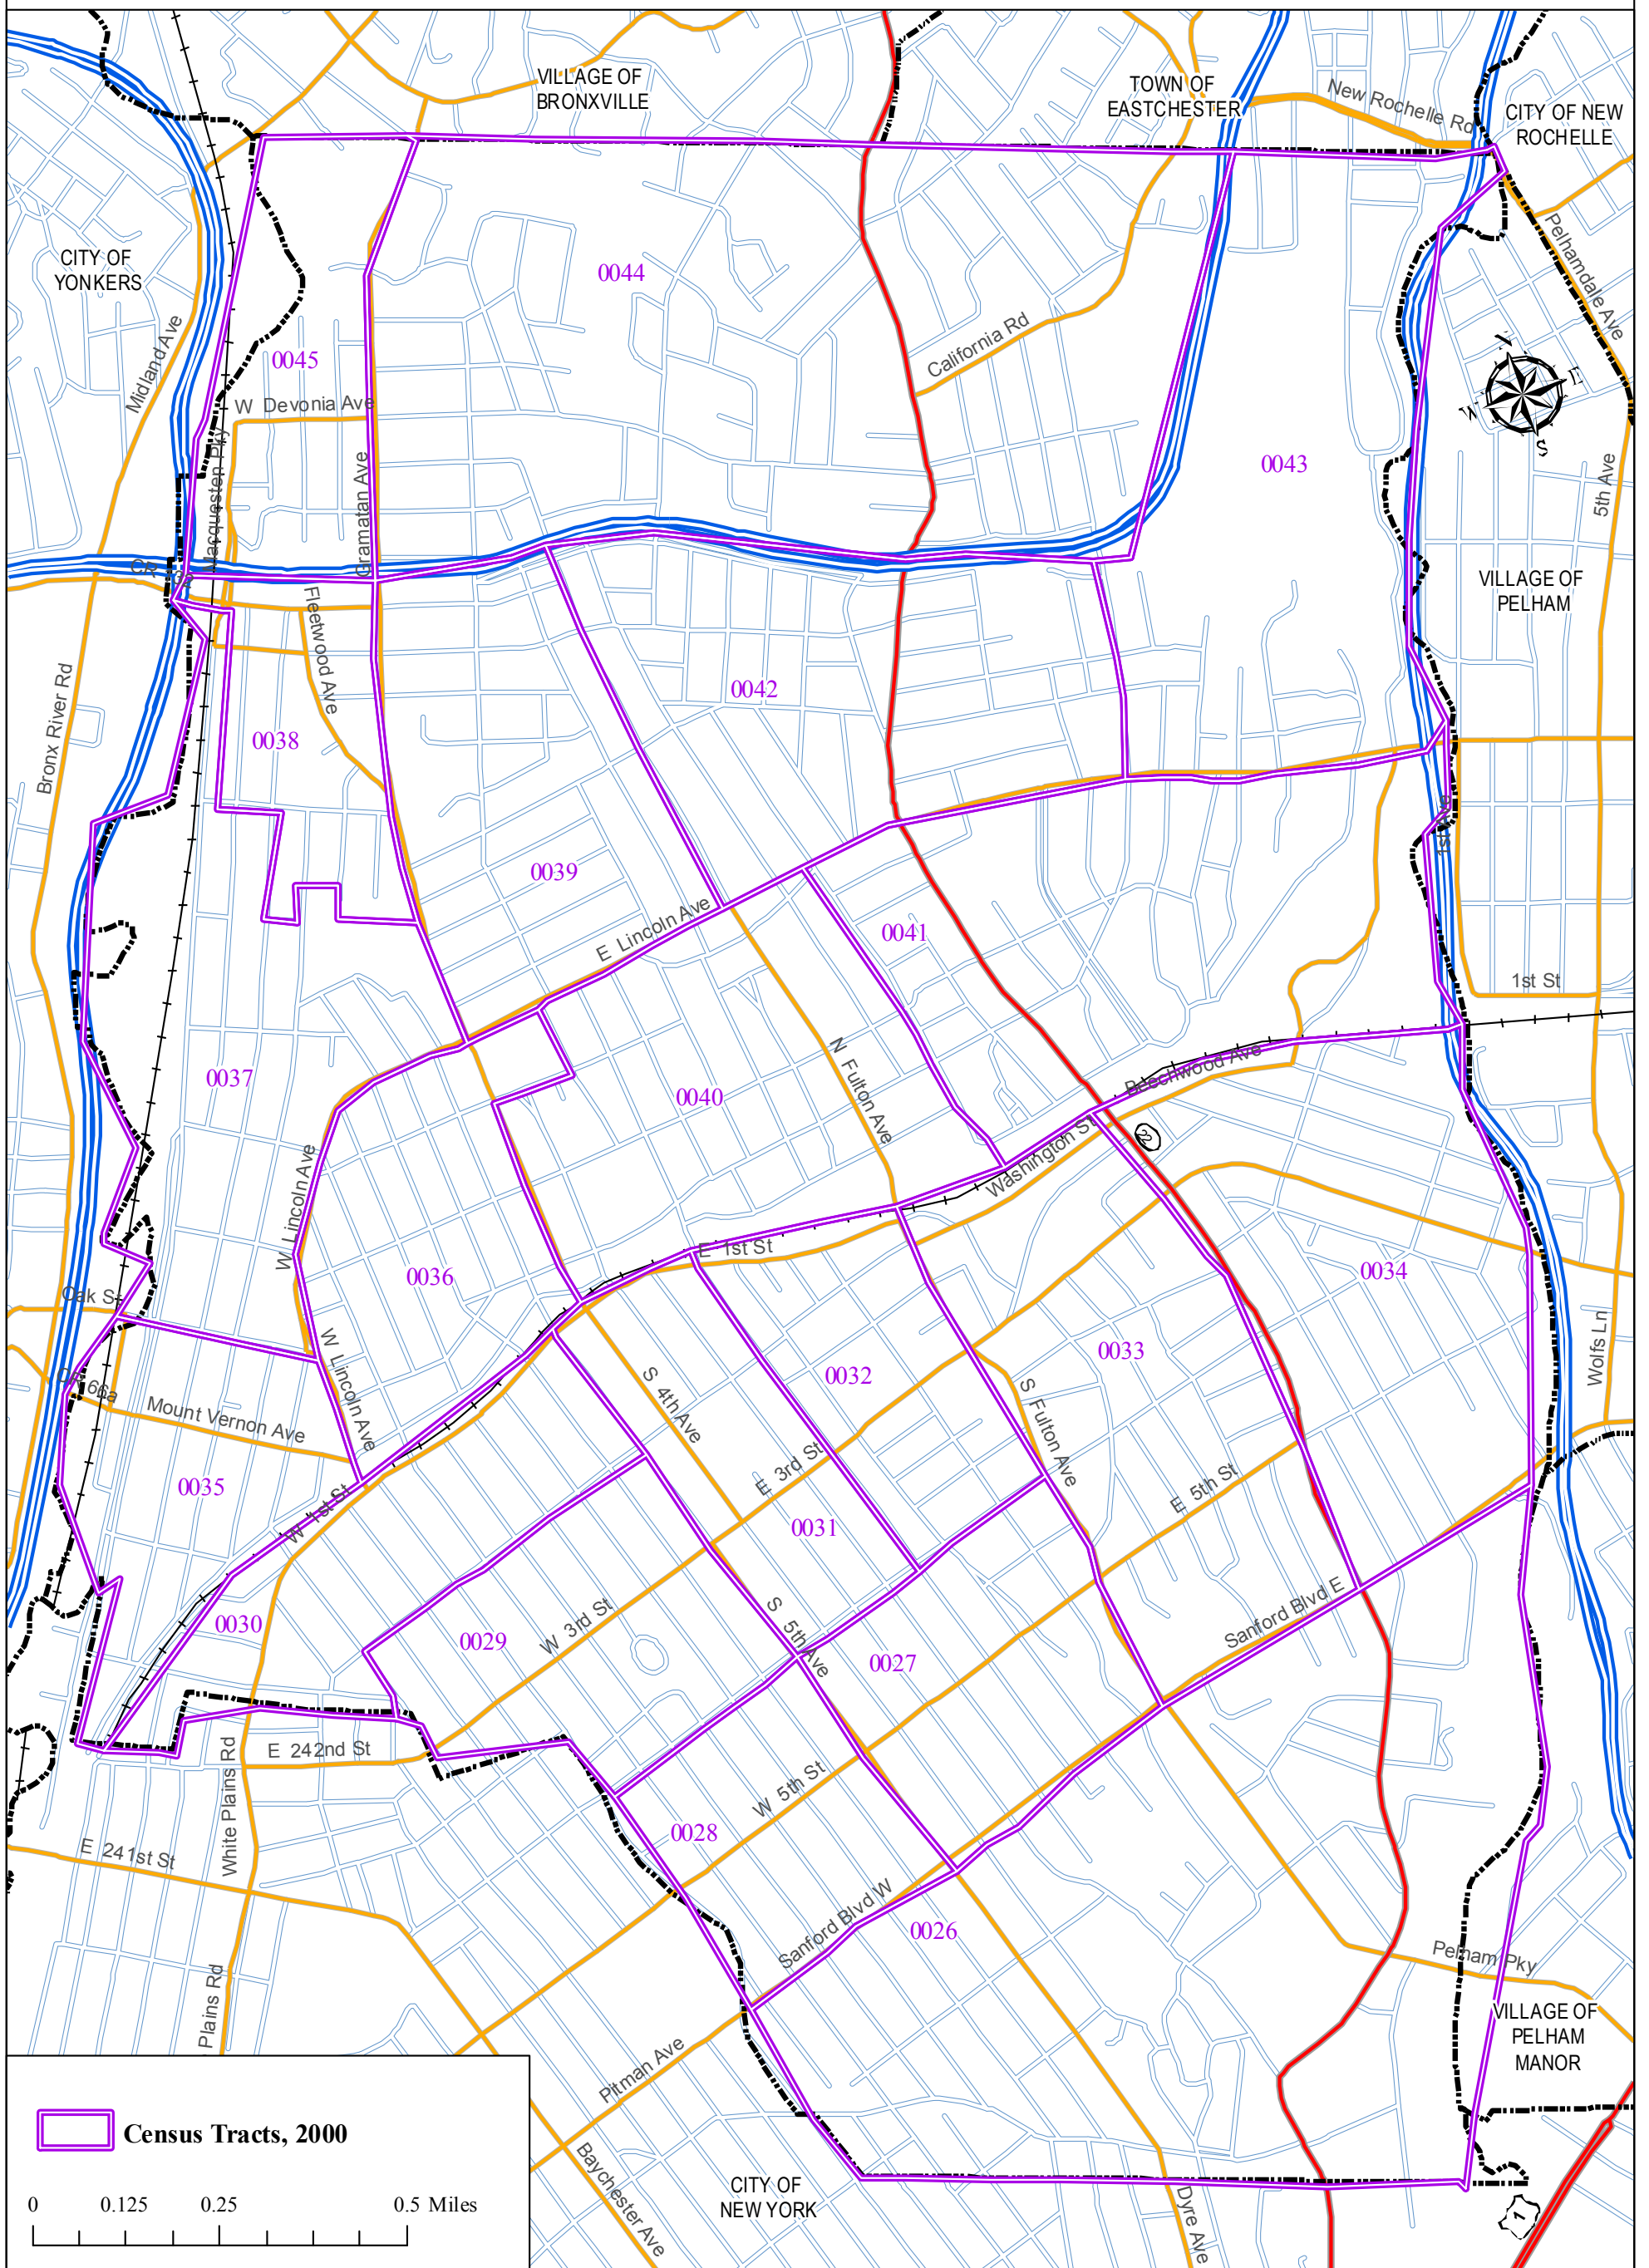

City of Mount Vernon, New York

DEPARTMENT OF PLANNING AND
COMMUNITY DEVELOPMENT

2000 Census Tracts

Source: ESRI 2008;
US Census Bureau, 2000
Produced by the City of
Mount Vernon. July 2010.