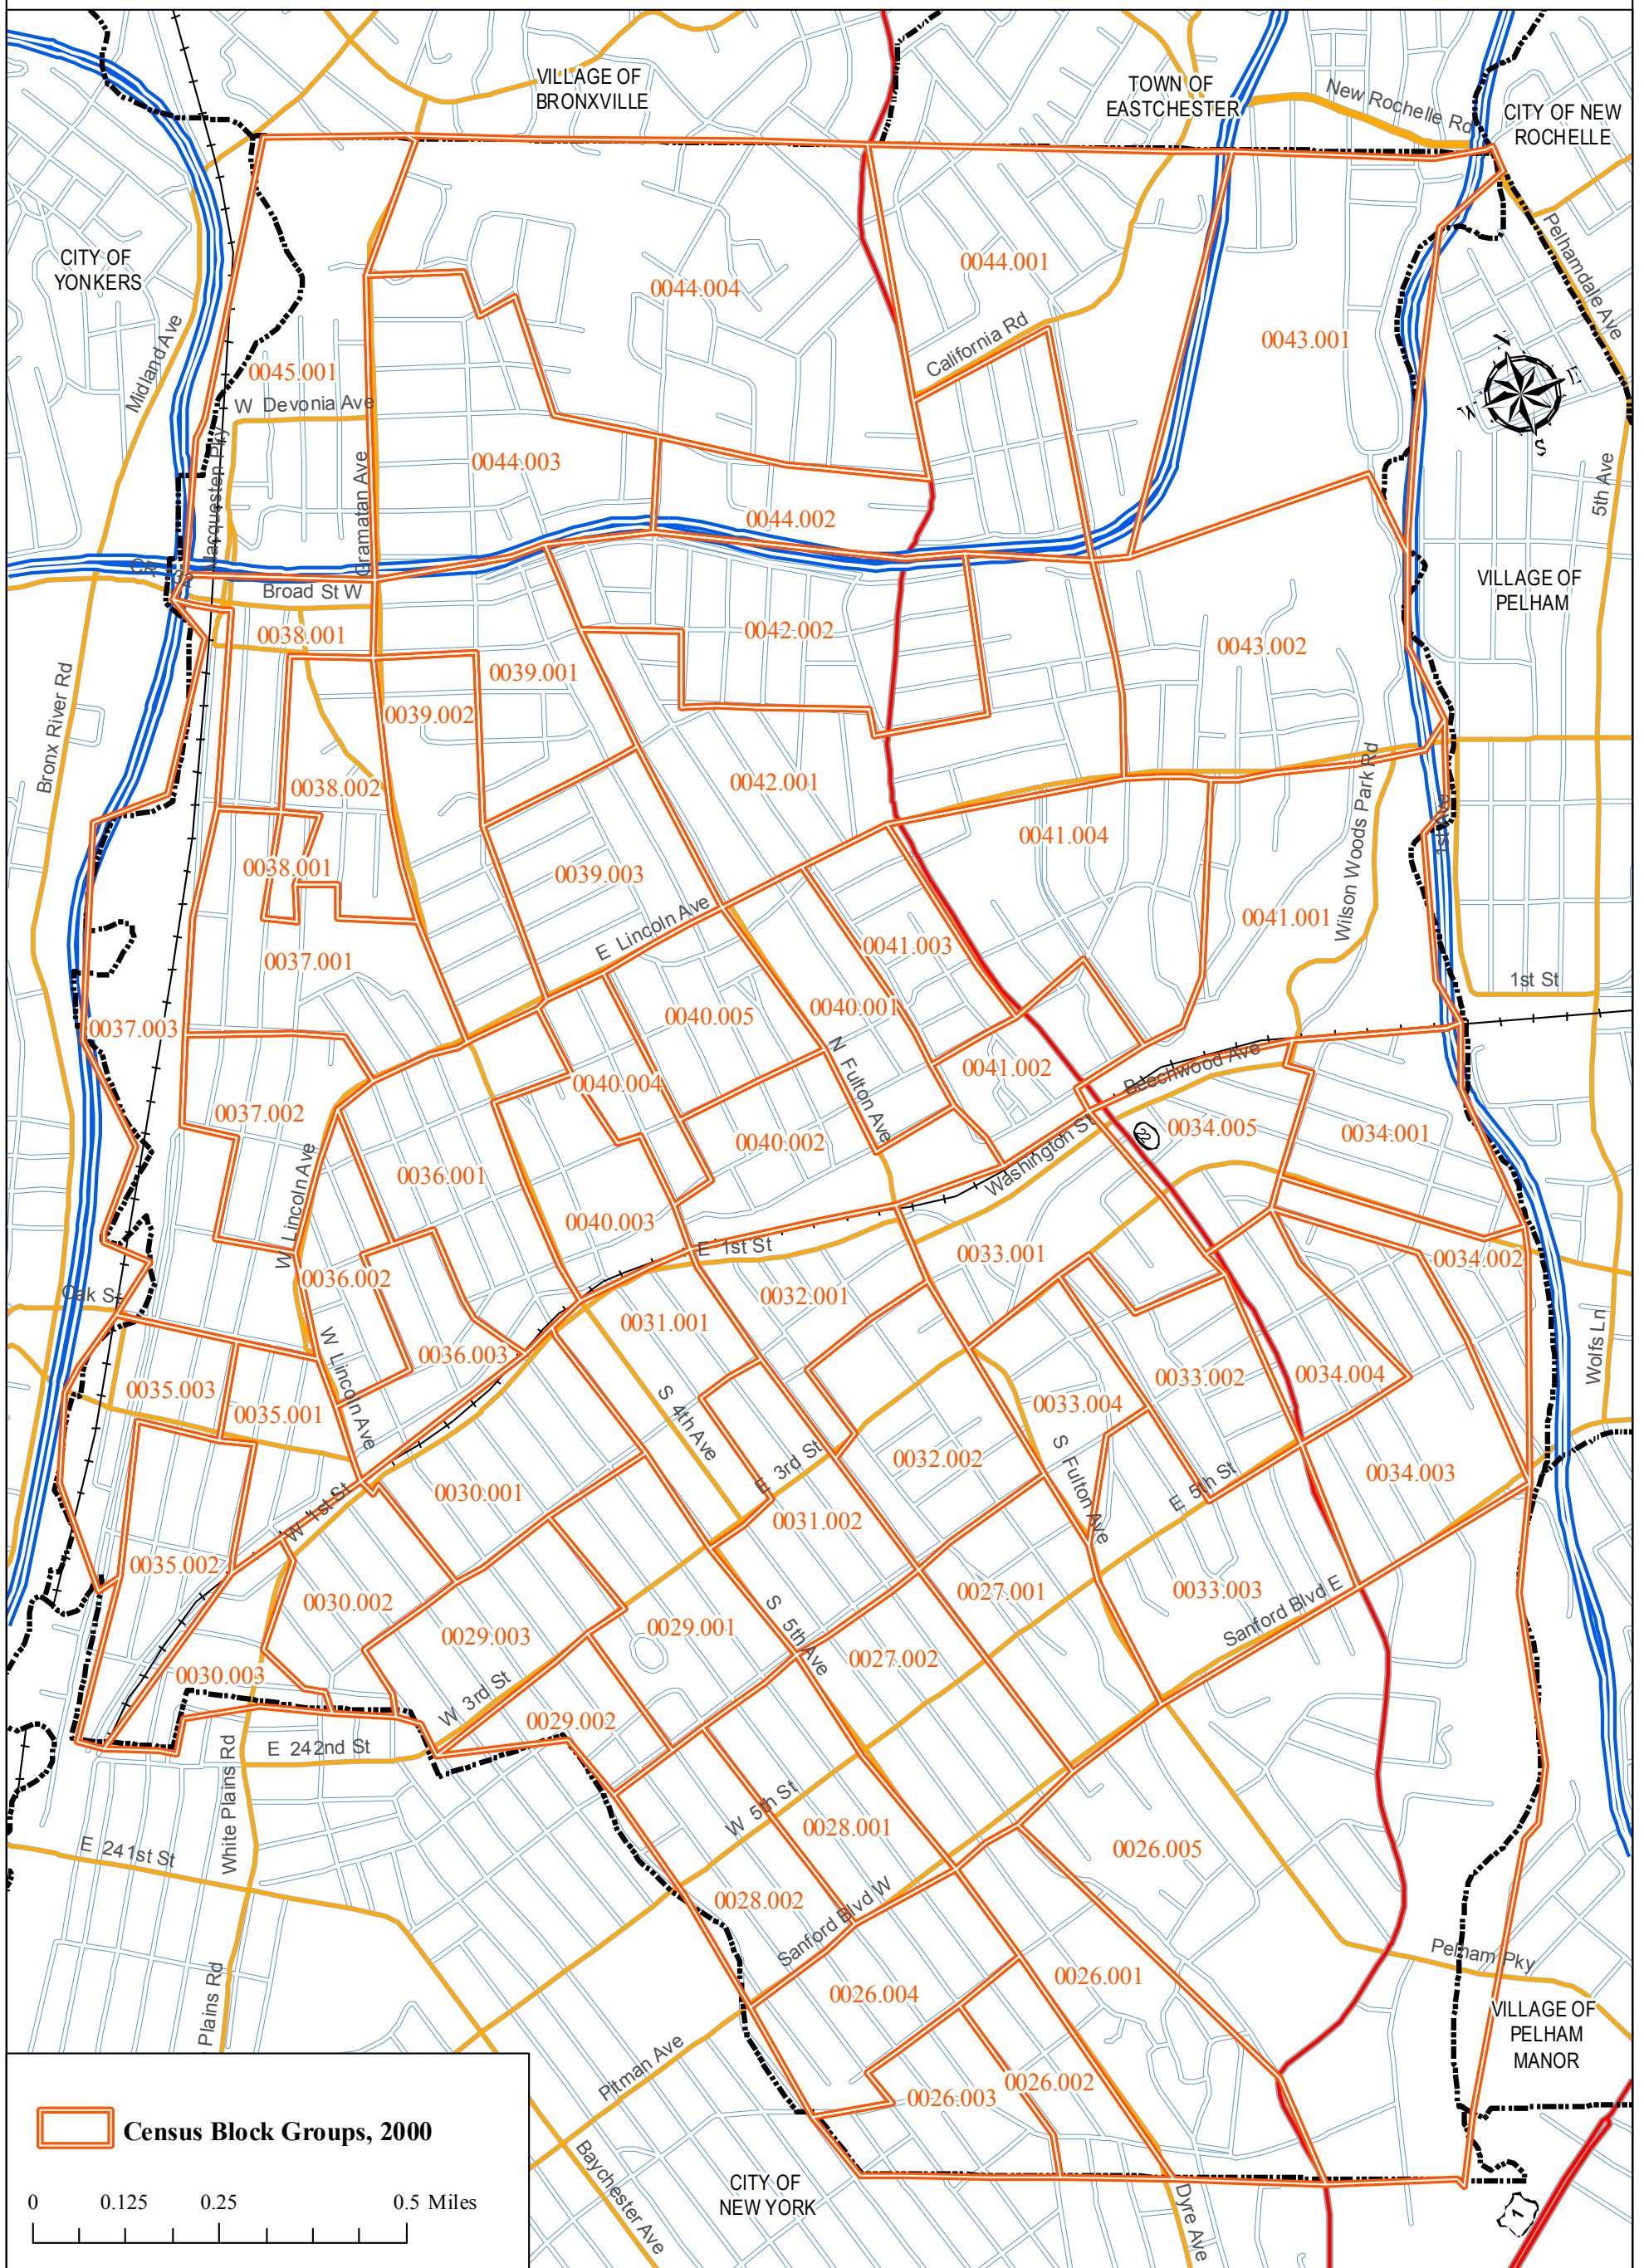

# City of Mount Vernon, New York

DEPARTMENT OF PLANNING AND  
COMMUNITY DEVELOPMENT

## 2000 Census Block Groups

Source: ESRI 2008;  
US Census Bureau, 2000  
Produced by the City of  
Mount Vernon. July 2010.